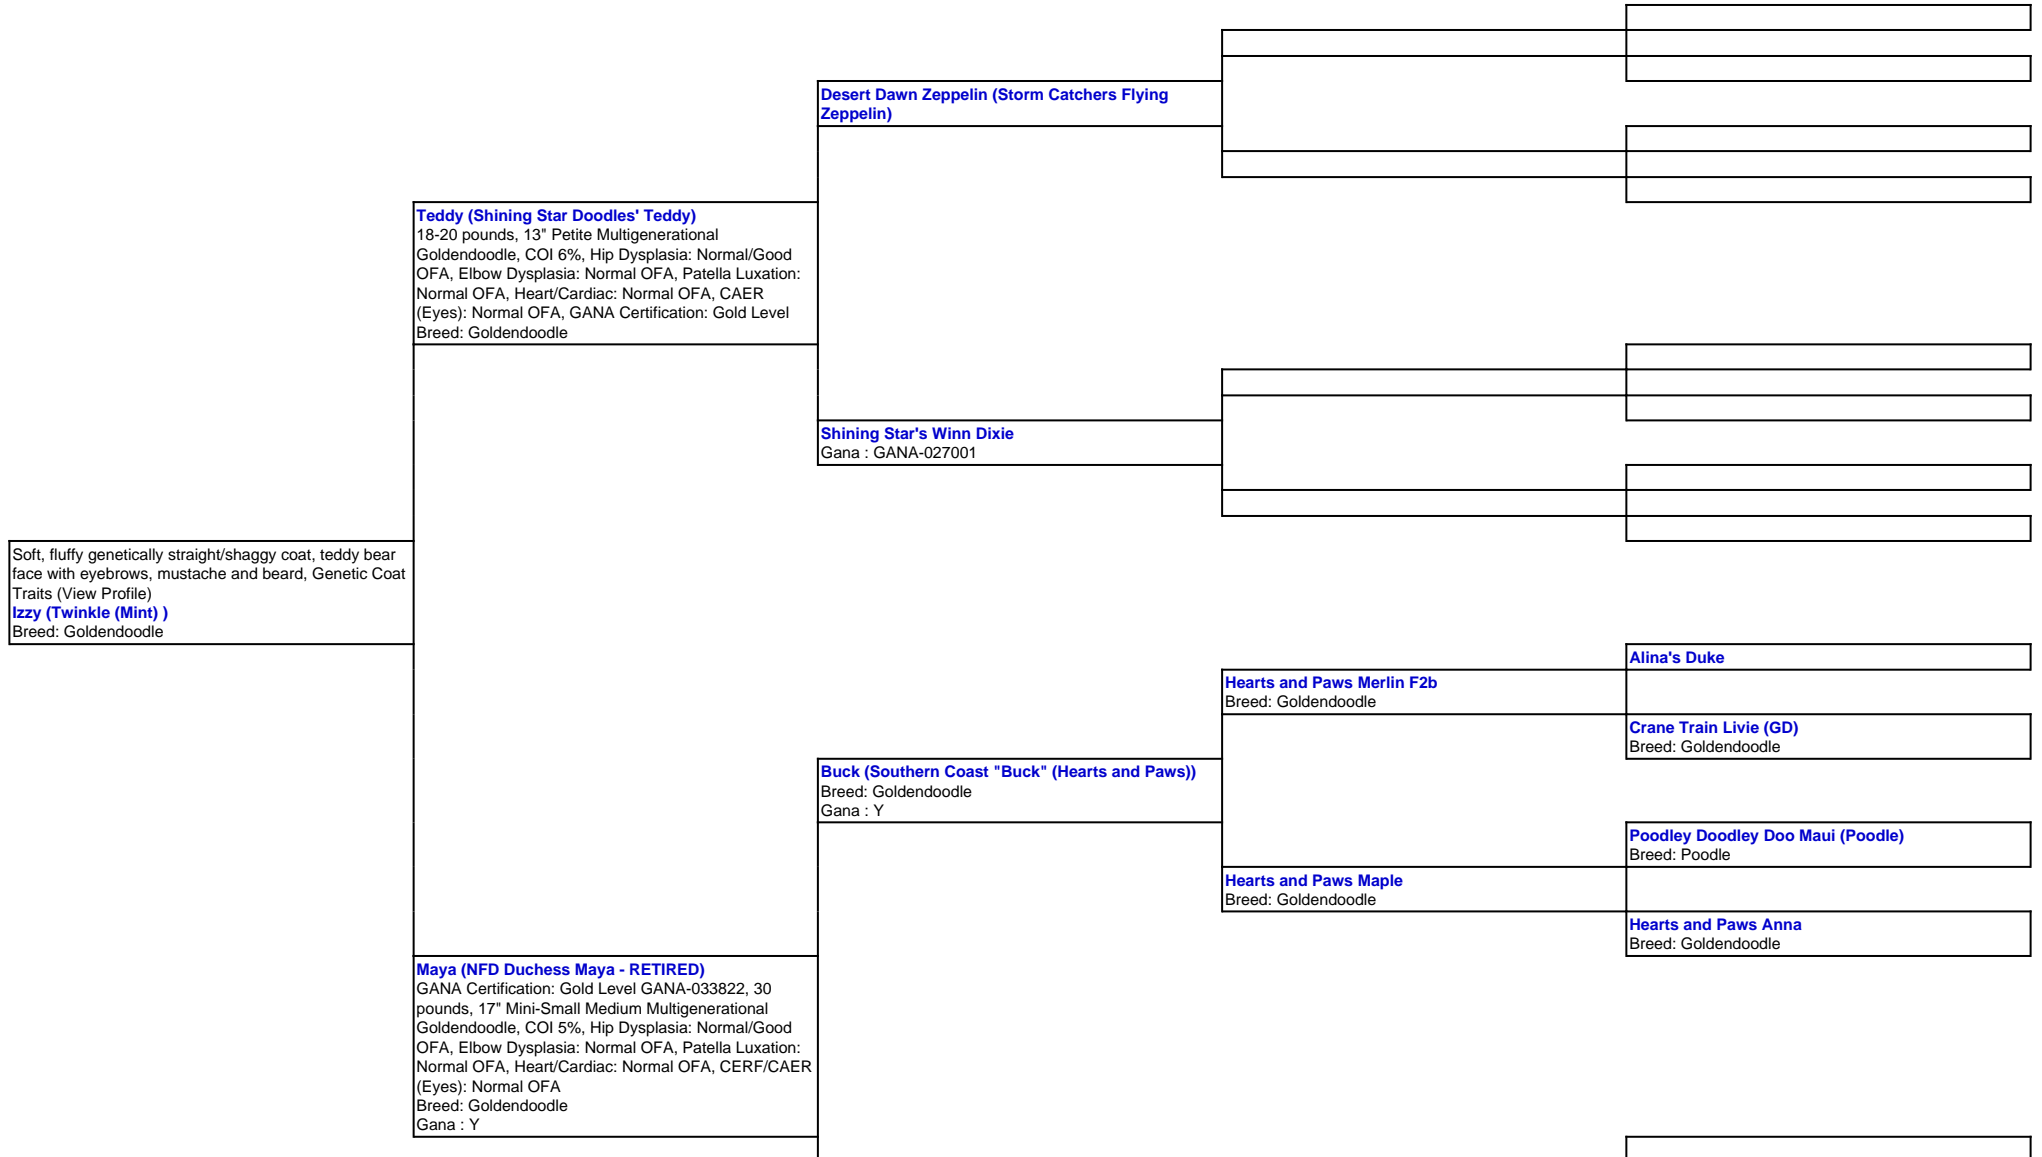

For a more detailed version of this pedigree:
<https://www.nealfamilydoodles.com/profile/twinkle-mint>

Pedigree For:

Soft, fluffy genetically straight/shaggy coat, teddy bear face with eyebrows, mustache and beard
[Genetic Coat Traits (View Profile)](#)

Izzy (Twinkle (Mint))