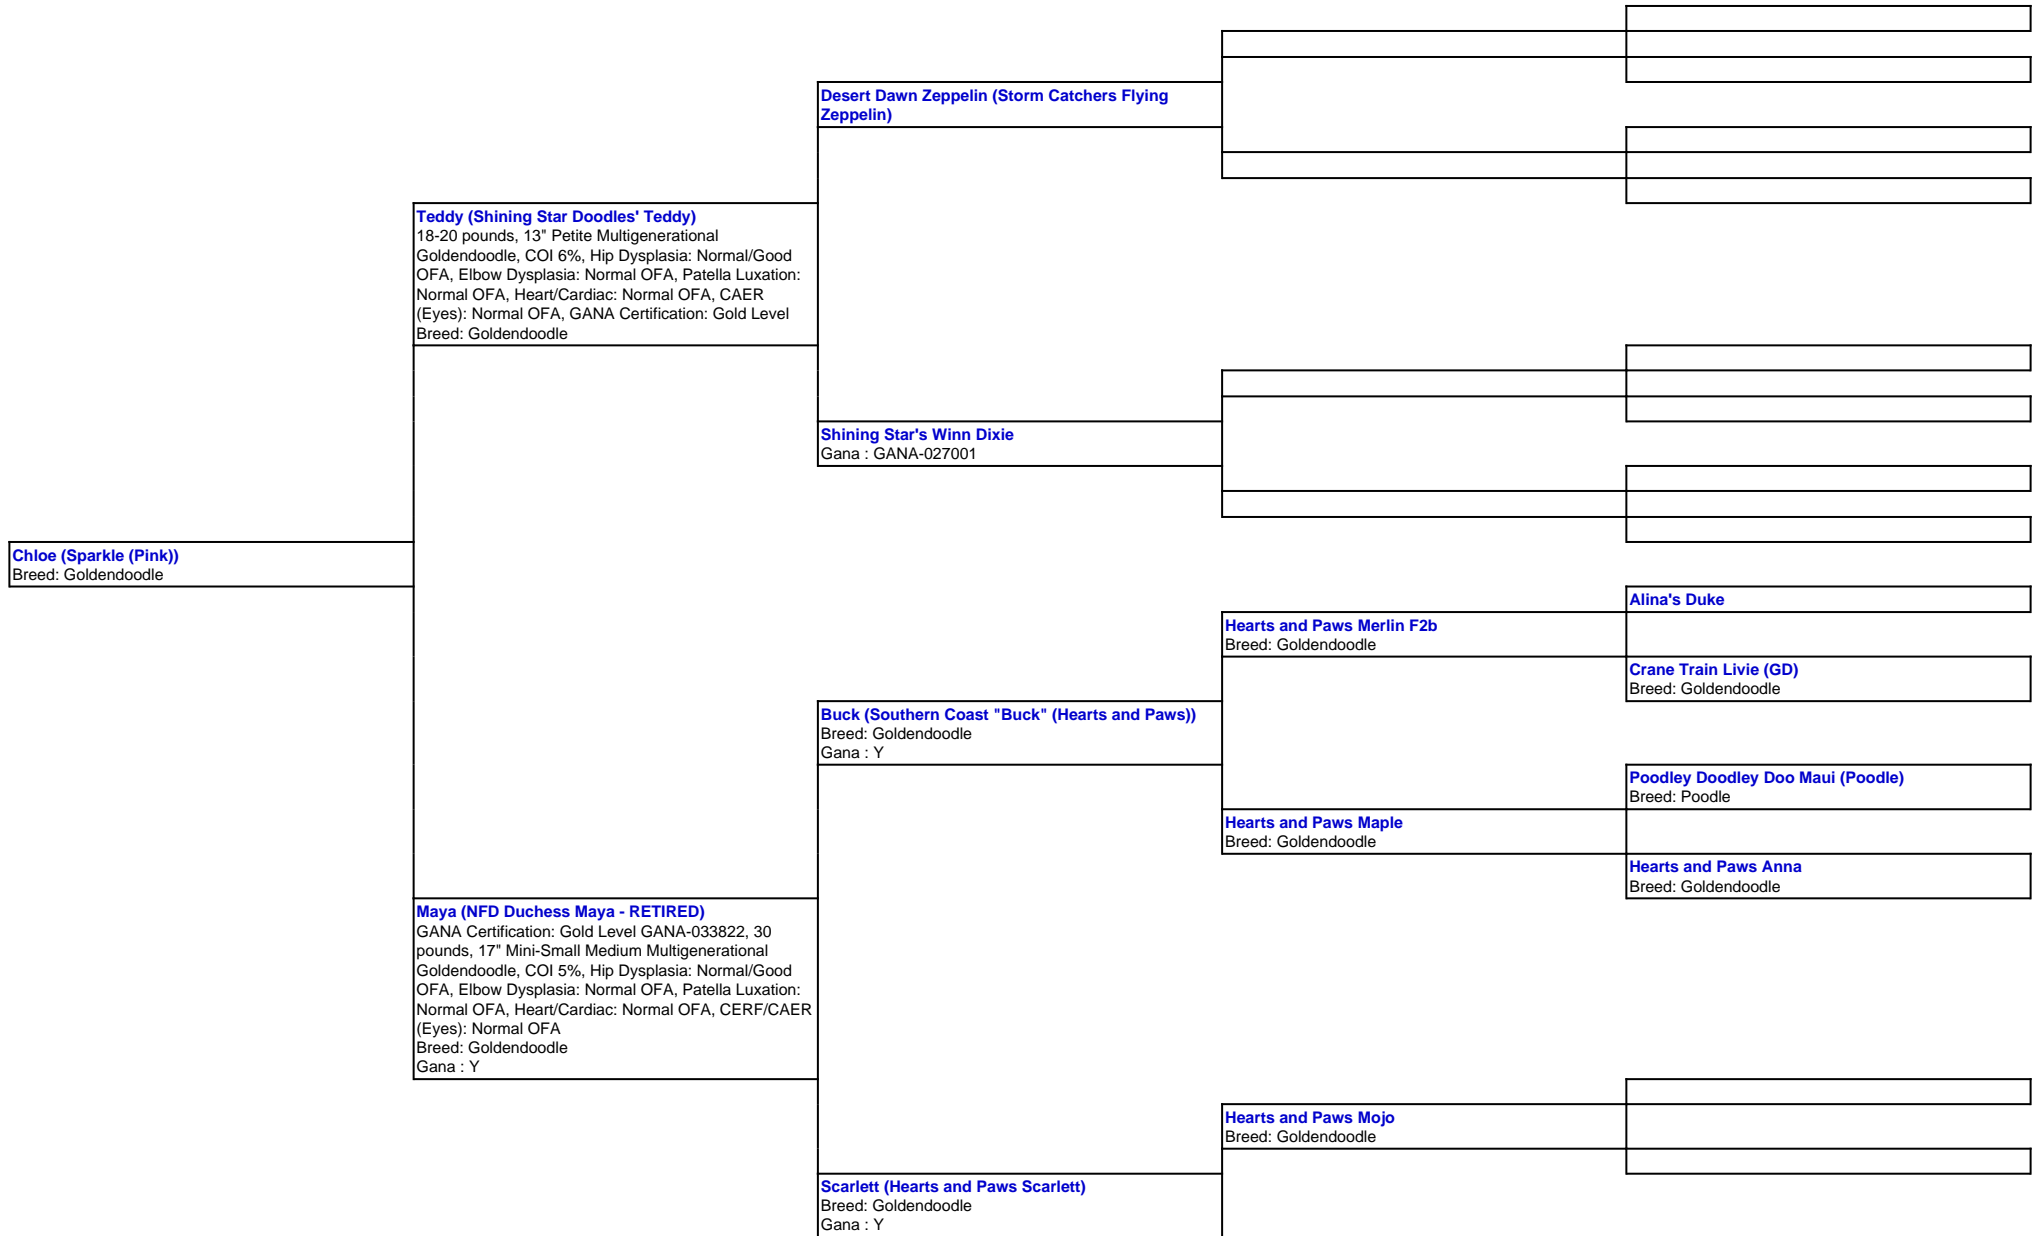

For a more detailed version of this pedigree:
<https://www.nealfamilydoodles.com/profile/sparkle-pink>

Pedigree For:
 Chloe (Sparkle (Pink))

Hearts and Paws Muffin

Breed: Goldendoodle

| |
|--|
| |
| |
| |