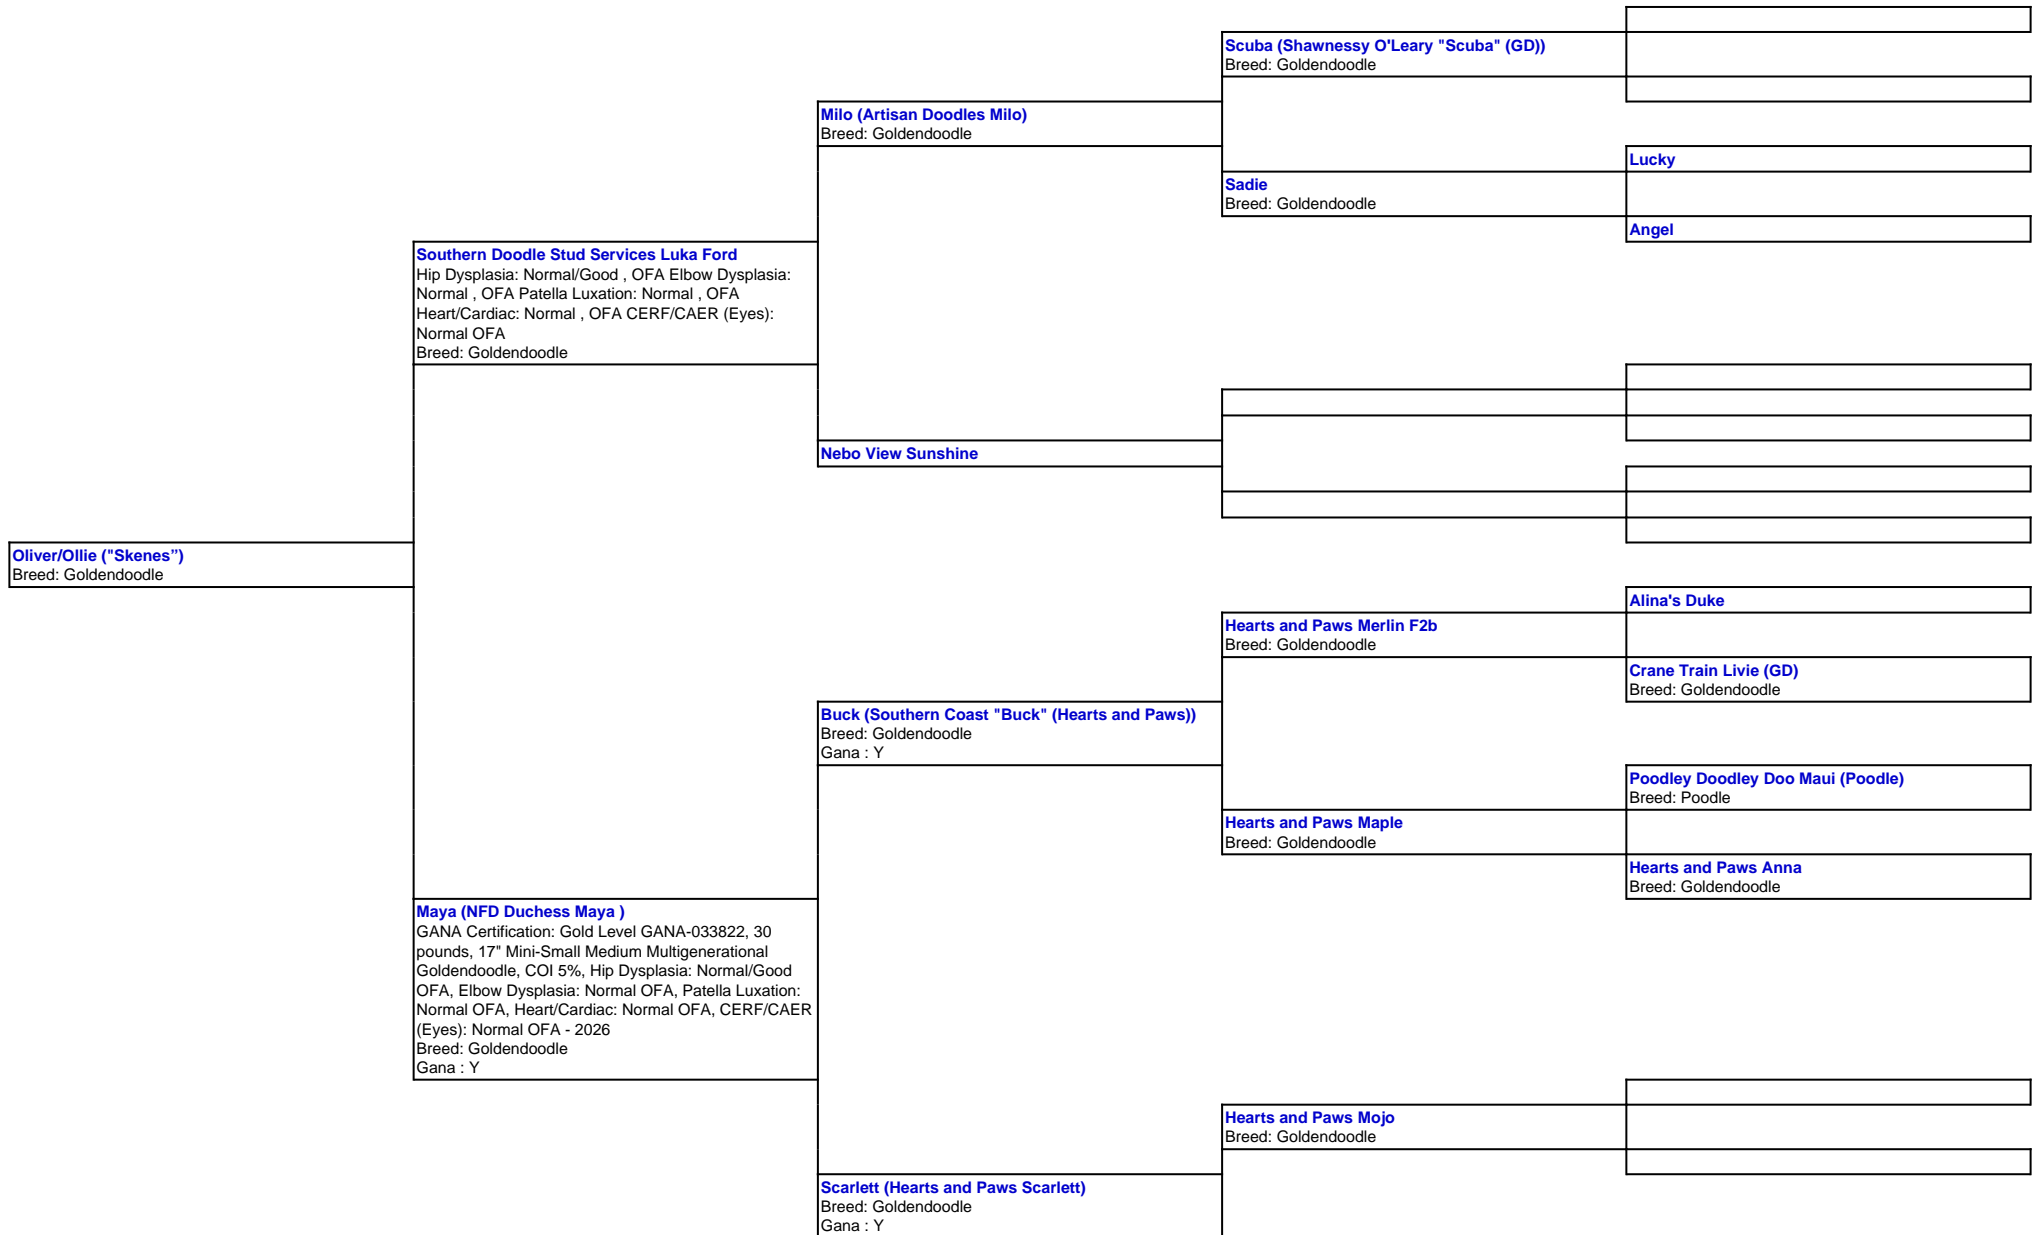

For a more detailed version of this pedigree:  
<https://www.nealfamilydoodles.com/profile/skenes>

Pedigree For:  
 Oliver/Ollie ("Skenes")

**Hearts and Paws Muffin**

Breed: Goldendoodle
