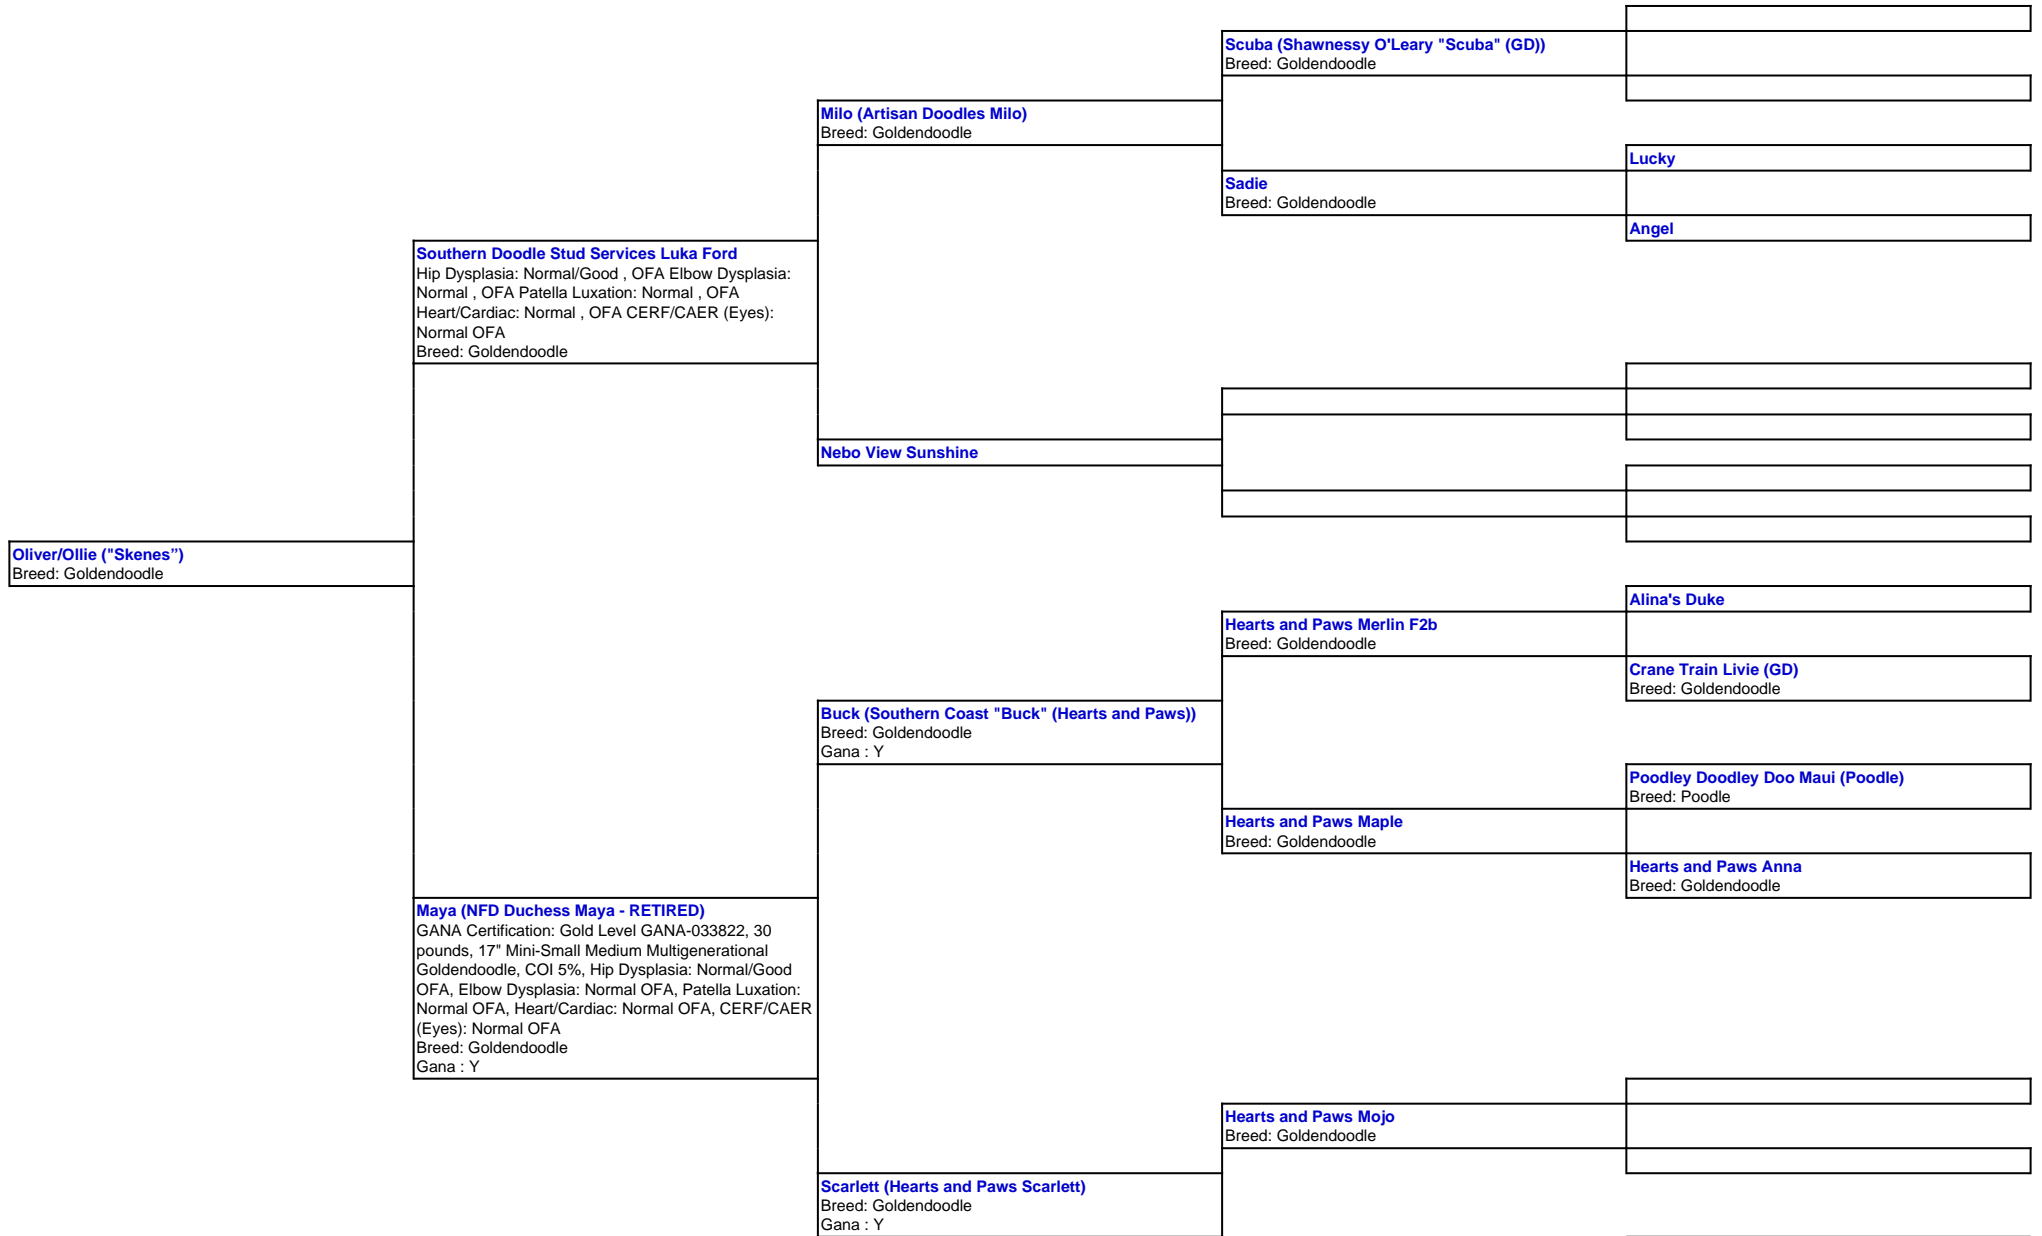

For a more detailed version of this pedigree:
<https://www.nealfamilydoodles.com/profile/skenes>

Pedigree For:
 Oliver/Ollie ("Skenes")

Hearts and Paws Muffin

Breed: Goldendoodle
