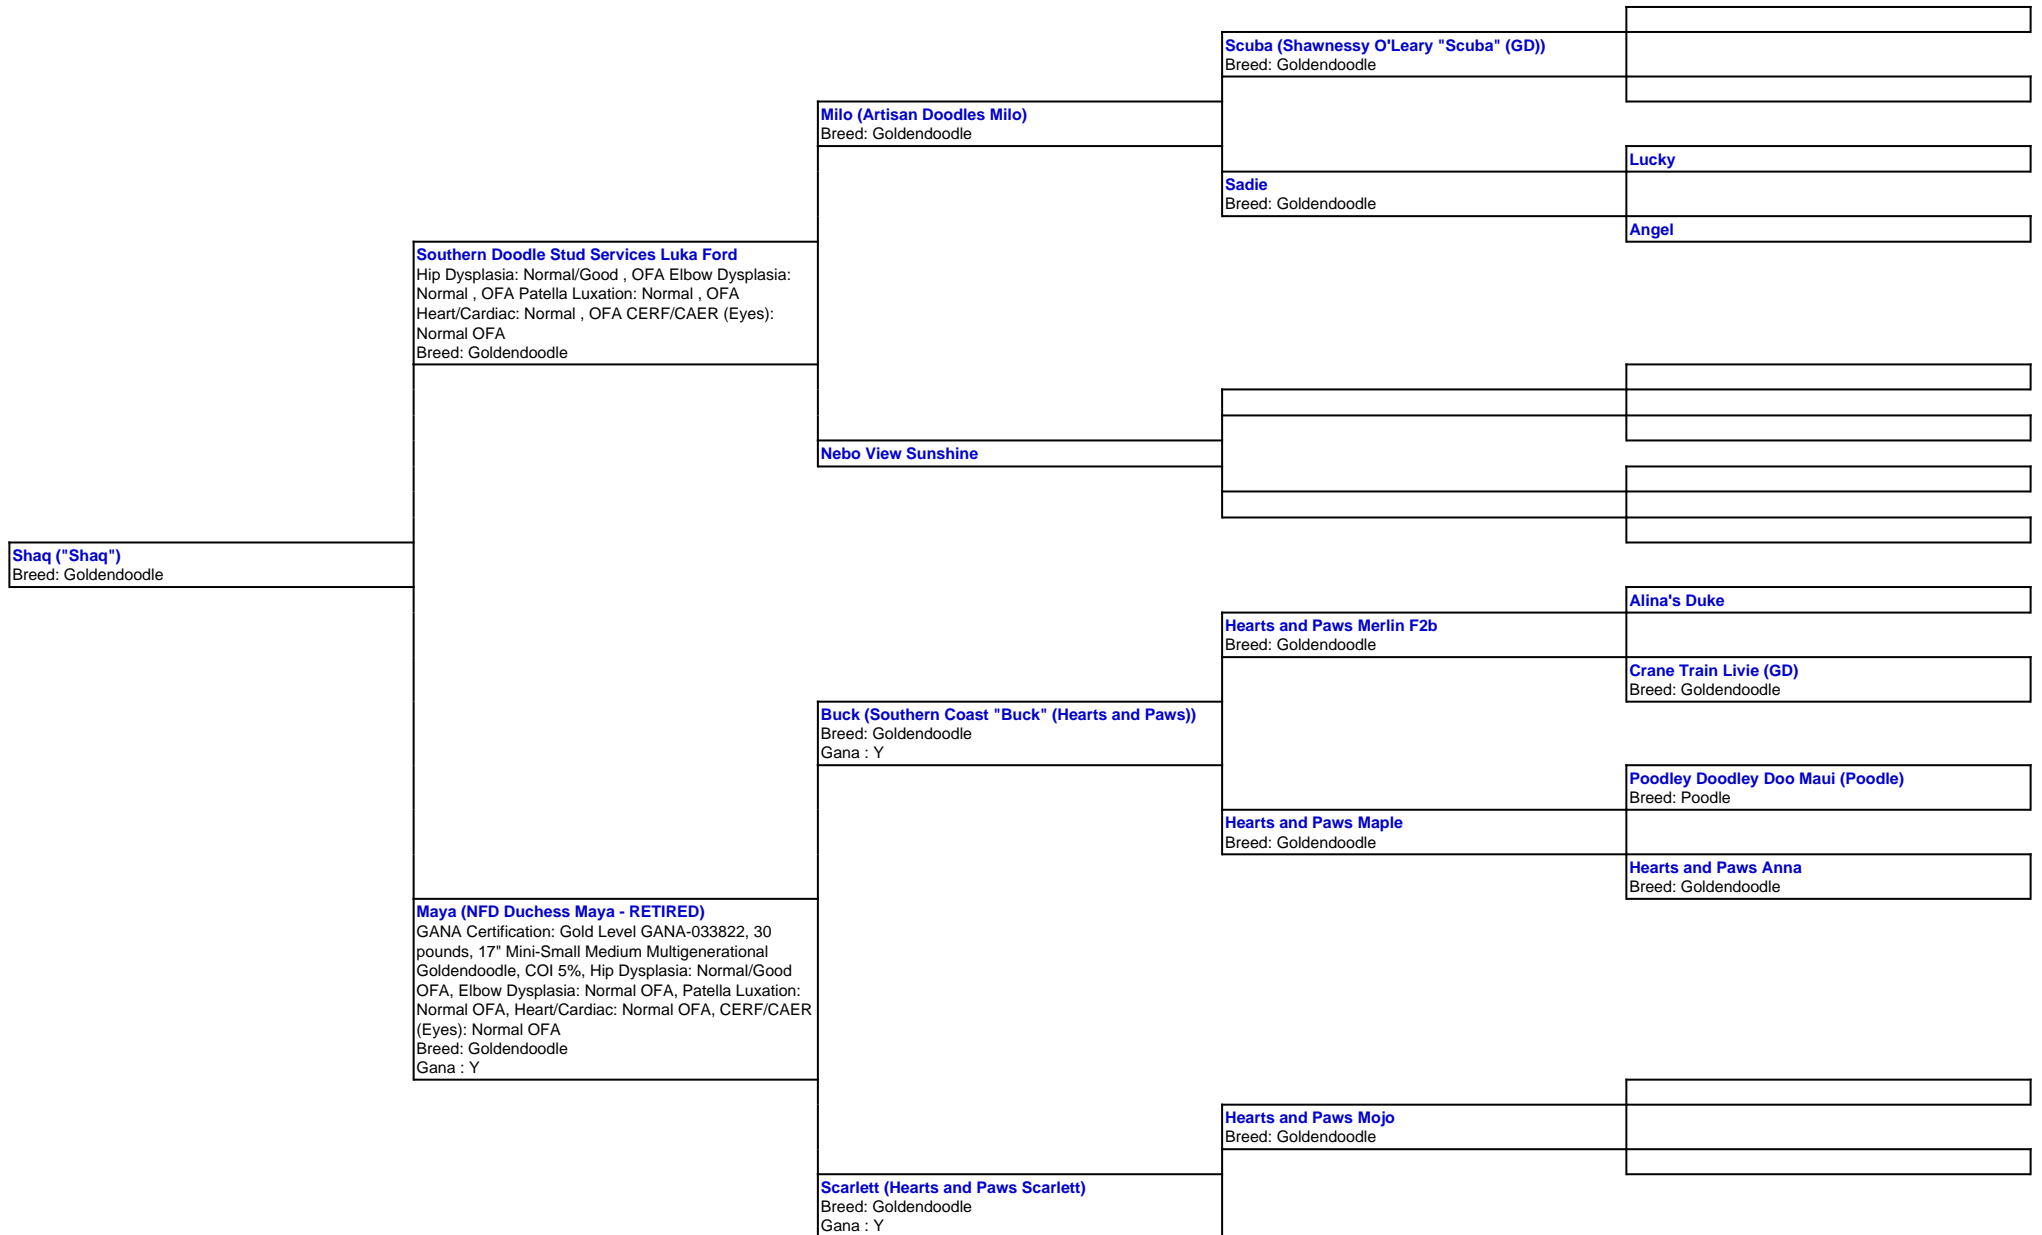

For a more detailed version of this pedigree:  
<https://www.nealfamilydoodles.com/profile/shaq>

Pedigree For:  
 Shaq ("Shaq")

**Hearts and Paws Muffin**  
Breed: Goldendoodle
