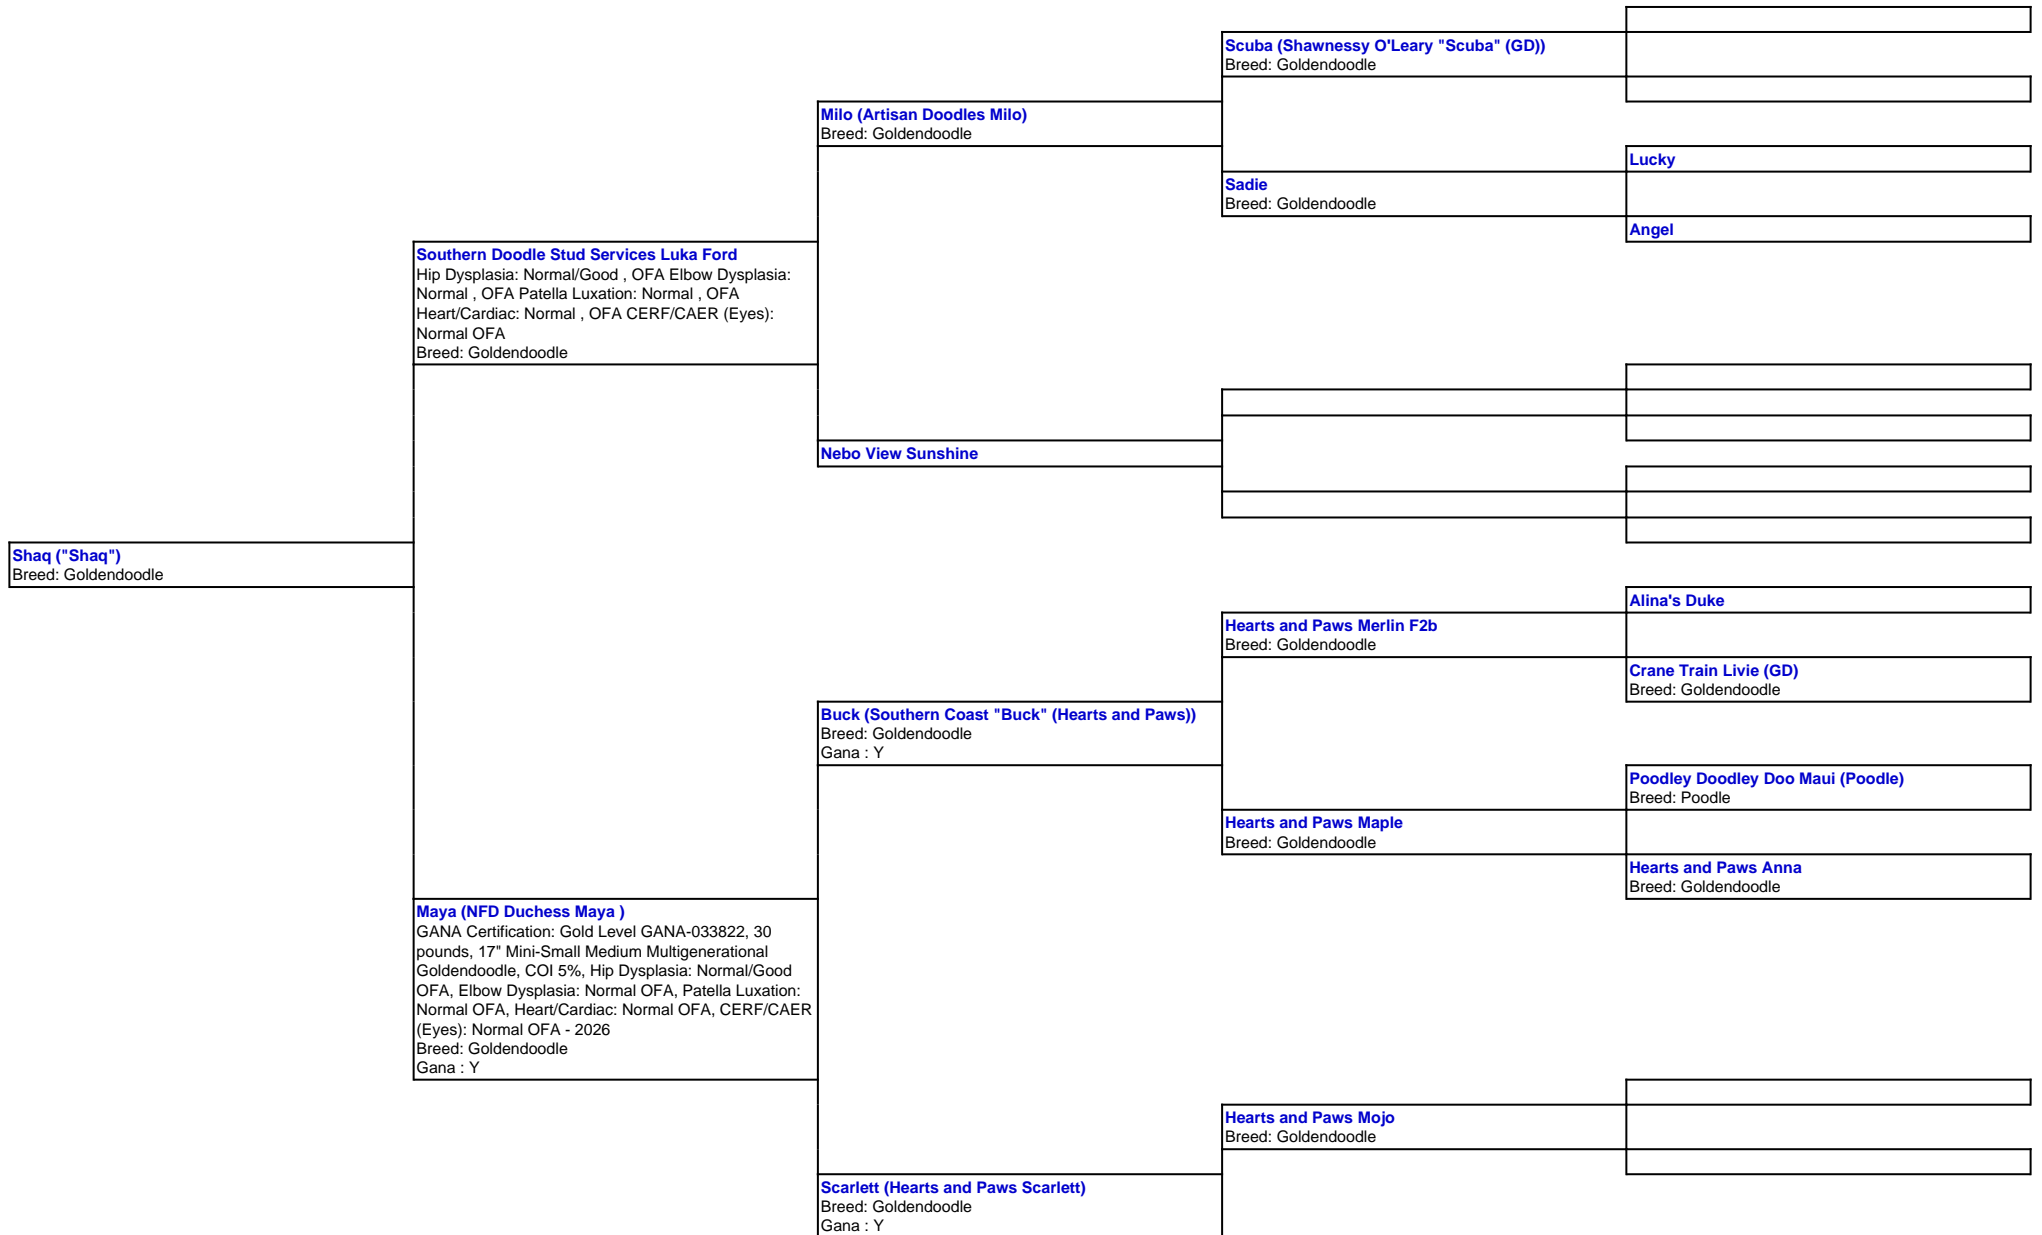

For a more detailed version of this pedigree:  
<https://www.nealfamilydoodles.com/profile/shaq>

Pedigree For:  
 Shaq ("Shaq")

**Hearts and Paws Muffin**

Breed: Goldendoodle
