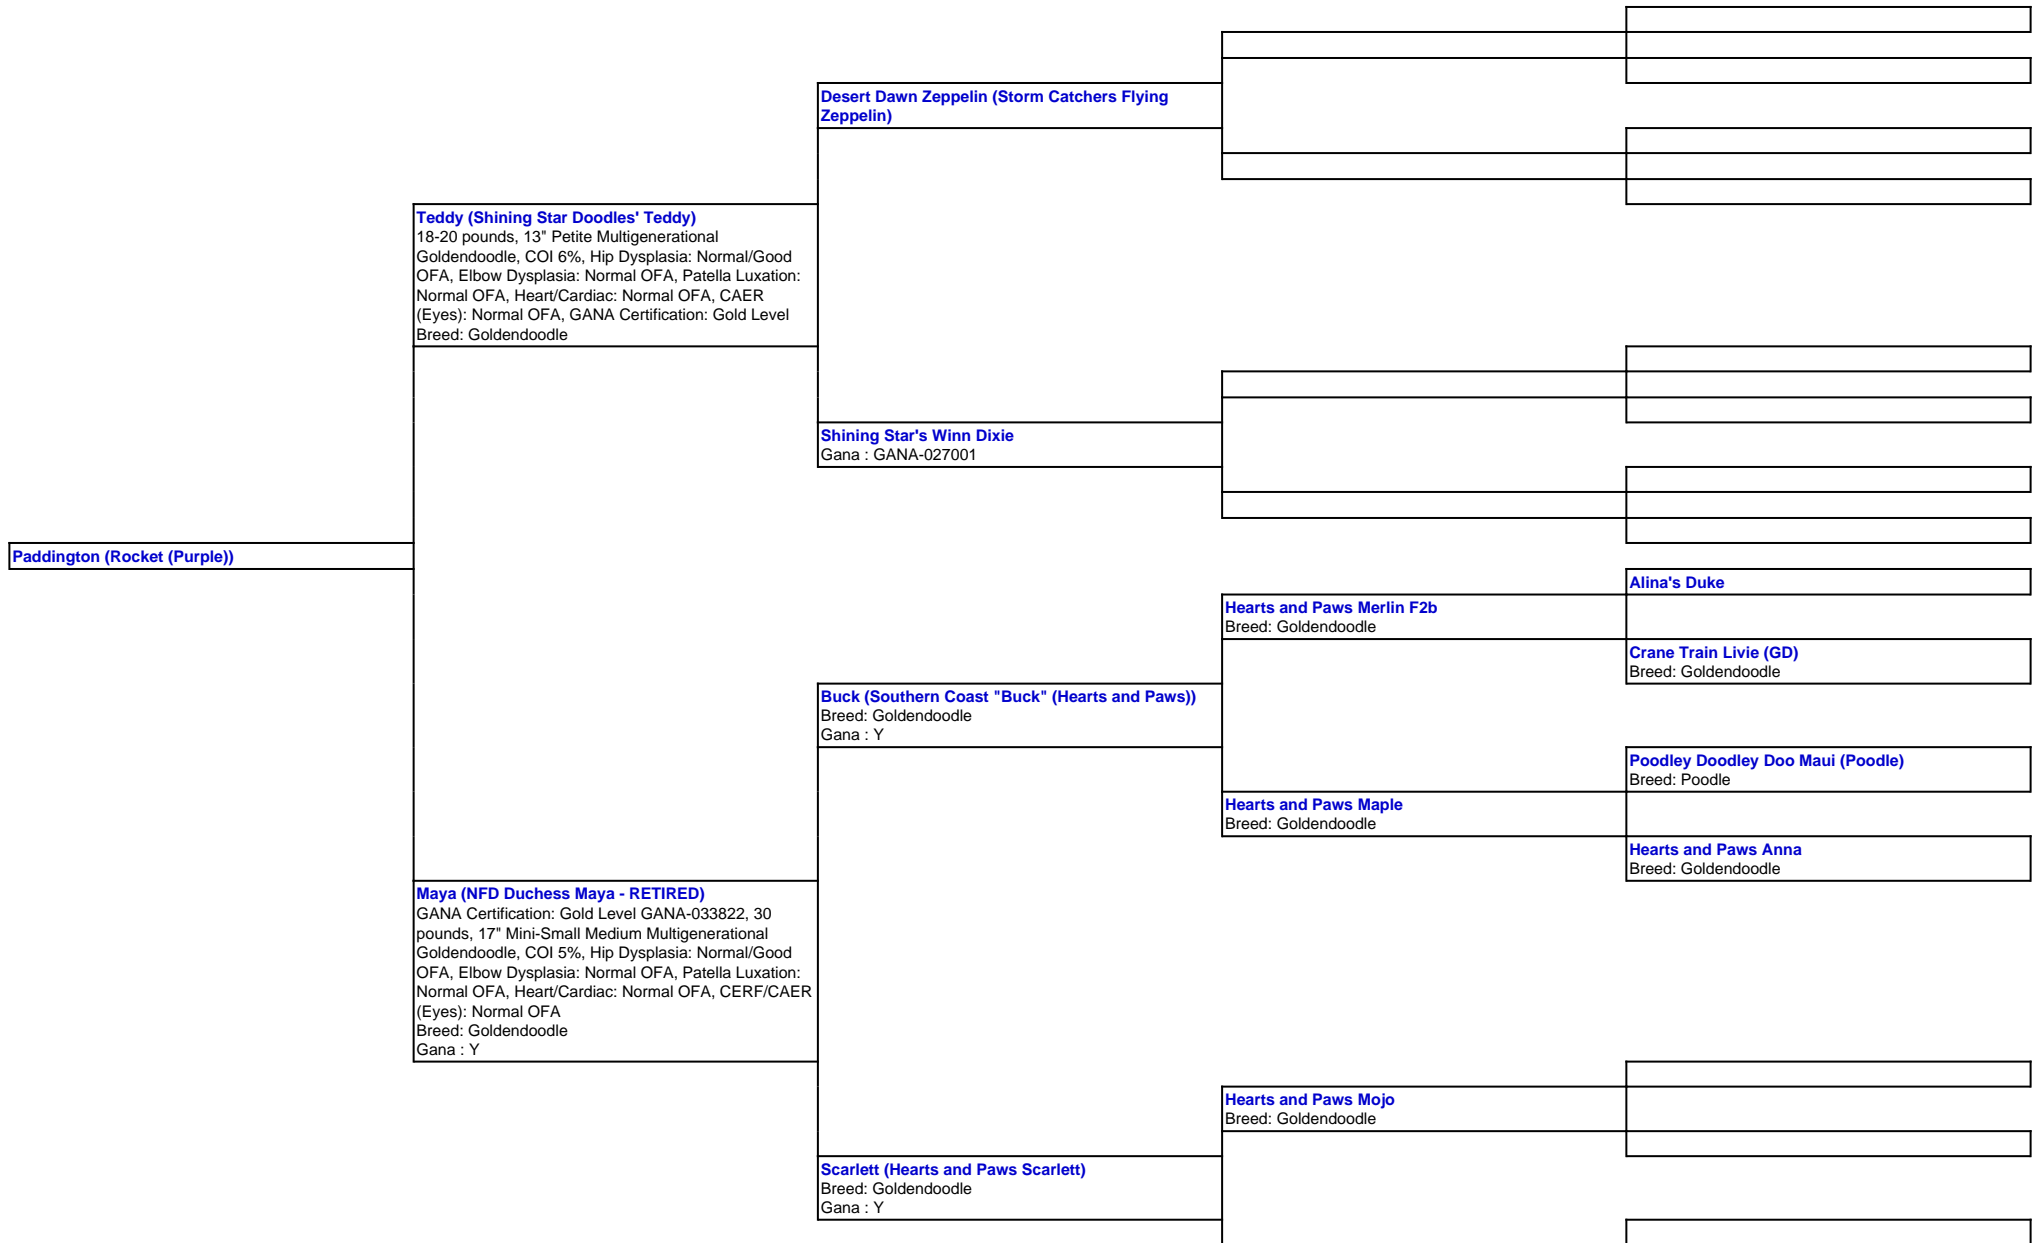

For a more detailed version of this pedigree:  
<https://www.nealfamilydoodles.com/profile/rocket-purple>

Pedigree For:  
 Paddington (Rocket (Purple))

**Hearts and Paws Muffin**

Breed: Goldendoodle