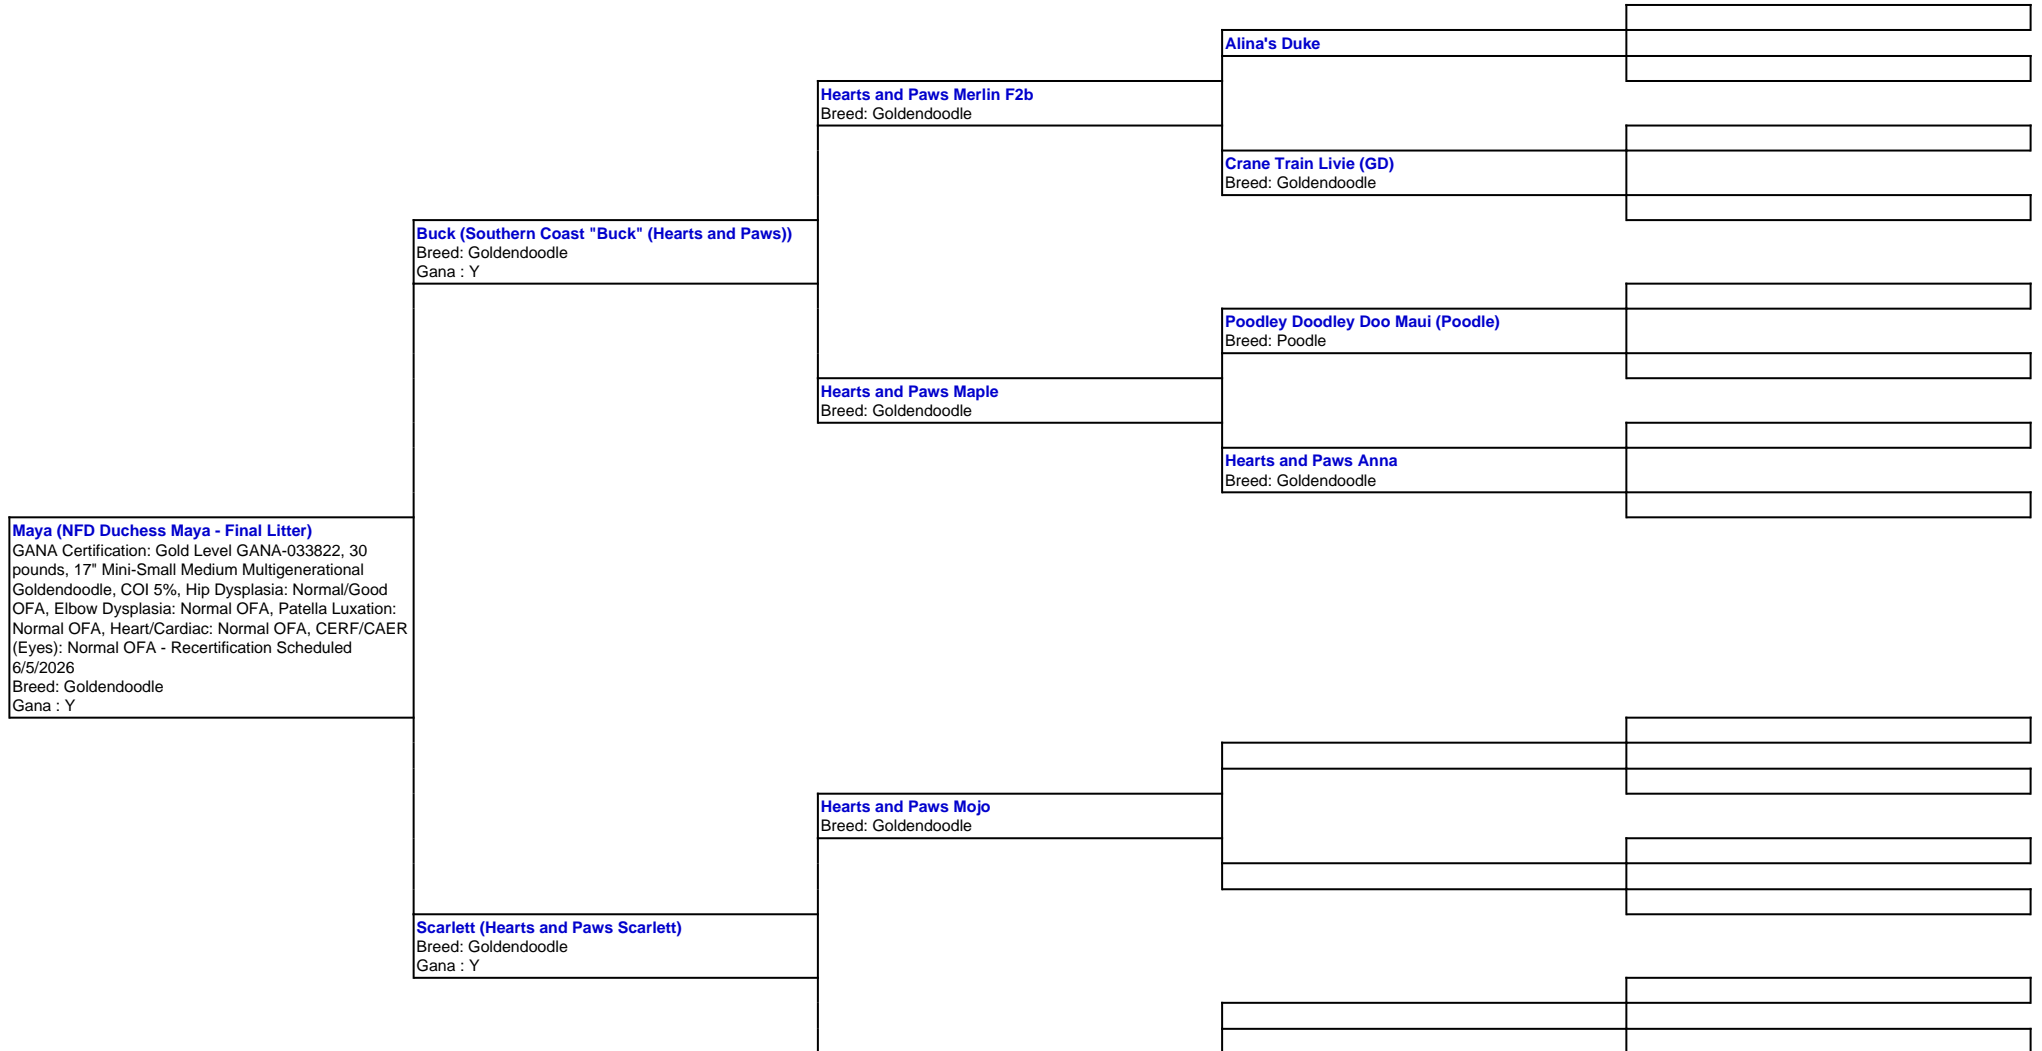

For a more detailed version of this pedigree:

<https://www.nealfamilydoodles.com/profile/nfd-duchess-maya-final-litter>

Pedigree For:

Maya (NFD Duchess Maya - Final Litter)

GANA Certification: Gold Level GANA-033822

30 pounds, 17" Mini-Small Medium Multigenerational Goldendoodle
COI 5%

Hip Dysplasia: Normal/Good OFA

Elbow Dysplasia: Normal OFA

Patella Luxation: Normal OFA

Heart/Cardiac: Normal OFA

CERF/CAER (Eyes): Normal OFA - Recertification Scheduled 6/5/2026