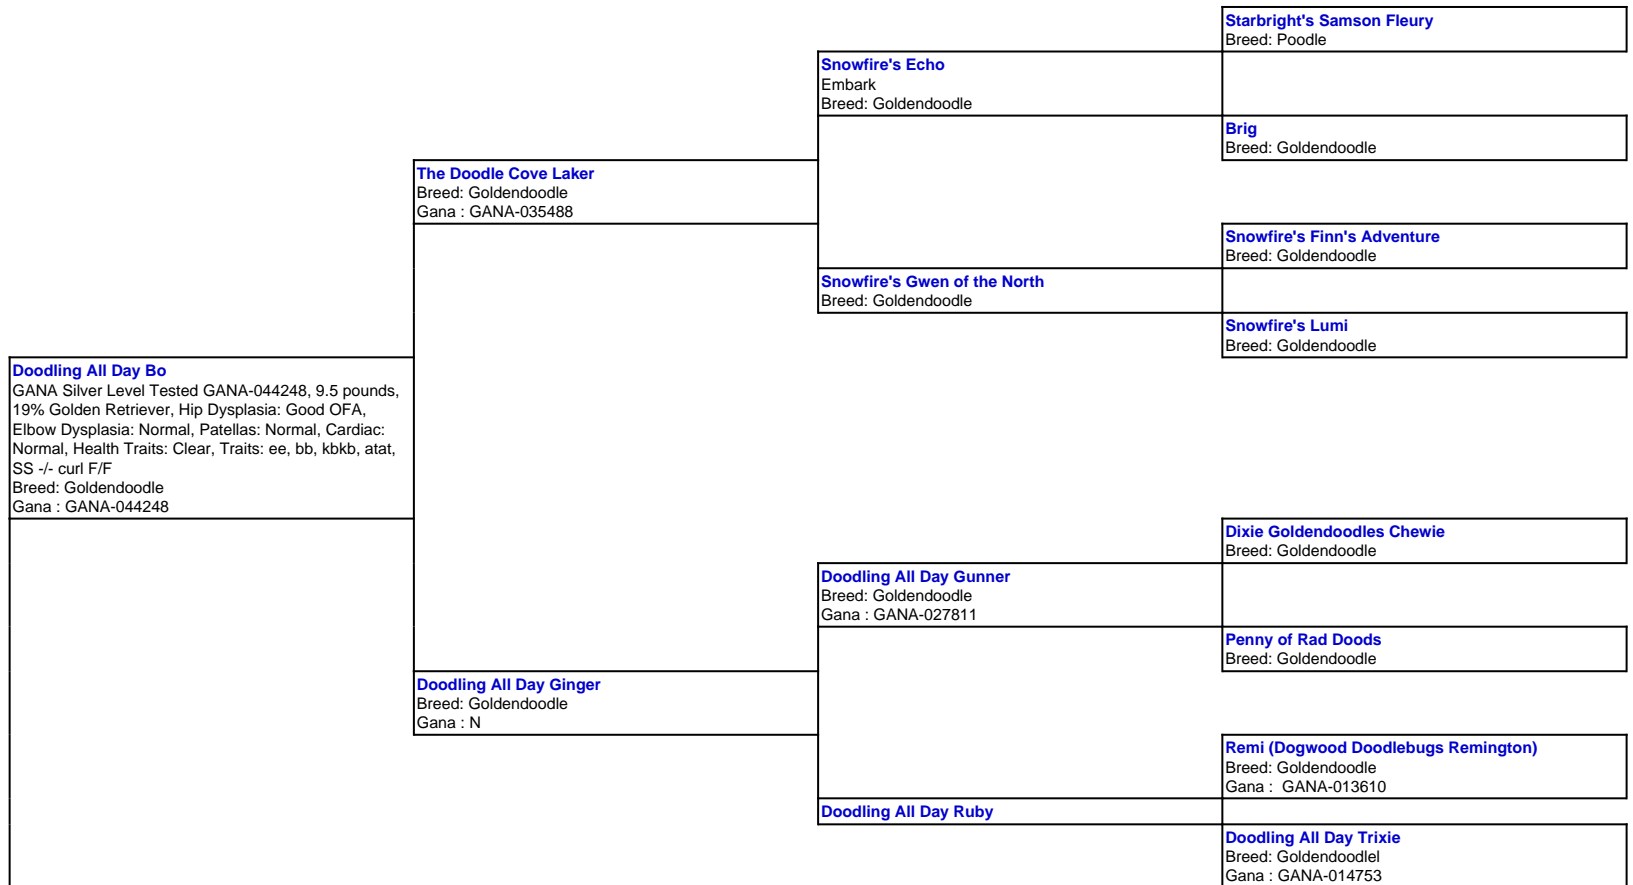

For a more detailed version of this pedigree:

<https://www.nealfamilydoodles.com/profile/Neal-Family-Doodles-Glory-Grace>

Pedigree For:

Grooming & Photo by: Kori's Mutz Cutz, LLC - Houma, LA

Future Breeding Prospect 2027

Being raised lovingly by a Guardian Family

Glory (Neal Family Doodles Glory Grace)

8.85 lbs - 12.5" to withers at 7 months

GANA Registration: [GANA-045266](#)

8% COI

11% Golden Retriever Percentage

Date of Birth: 10/22/2025

Animal Genetics Health Results: Clear

Animal Genetics Traits: FF +/- bb ee KbKy atat SS

Embark Health Testing: Clear of Genetic Issues

Embark Trait Testing: Clear of Genetic Issues

Hip Dysplasia: Fair/Normal OFA

Elbow Dysplasia: Normal OFA