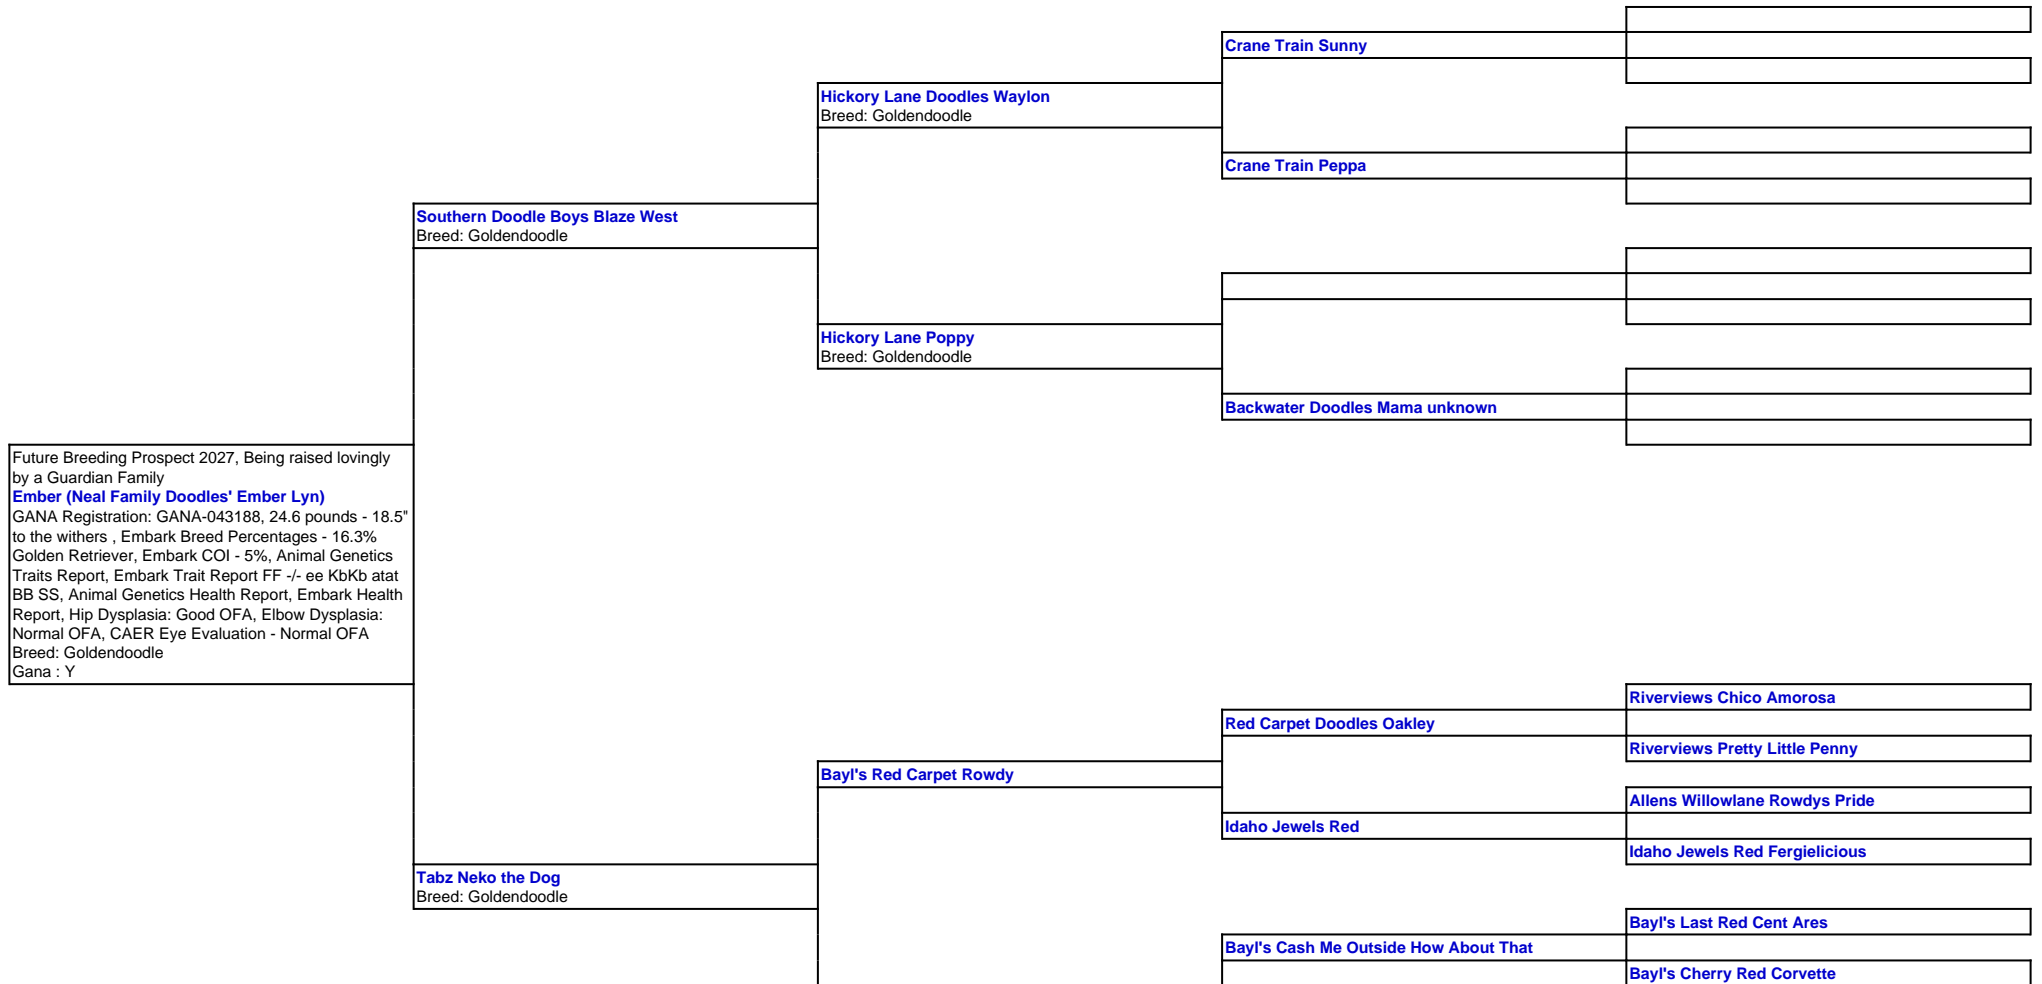

For a more detailed version of this pedigree:

<https://www.nealfamilydoodles.com/profile/Neal-family-doodles-ember-lyn>

Pedigree For:

Future Breeding Prospect 2027
Being raised lovingly by a Guardian Family

Ember (Neal Family Doodles' Ember Lyn)

GANA Registration: GANA-043188
24.6 pounds - 18.5" to the withers
Embark Breed Percentages - 16.3% Golden Retriever
Embark COI - 5%
Animal Genetics Traits Report
Embark Trait Report FF -/- ee KbKb atat BB SS
Animal Genetics Health Report
Embark Health Report
Hip Dysplasia: Good OFA
Elbow Dysplasia: Normal OFA
CAER Eye Evaluation - Normal OFA

Future Breeding Prospect 2027, Being raised lovingly by a Guardian Family
Ember (Neal Family Doodles' Ember Lyn)
GANA Registration: GANA-043188, 24.6 pounds - 18.5" to the withers , Embark Breed Percentages - 16.3% Golden Retriever, Embark COI - 5%, Animal Genetics Traits Report, Embark Trait Report FF -/- ee KbKb atat BB SS, Animal Genetics Health Report, Embark Health Report, Hip Dysplasia: Good OFA, Elbow Dysplasia: Normal OFA, CAER Eye Evaluation - Normal OFA
Breed: Goldendoodle
Gana : Y