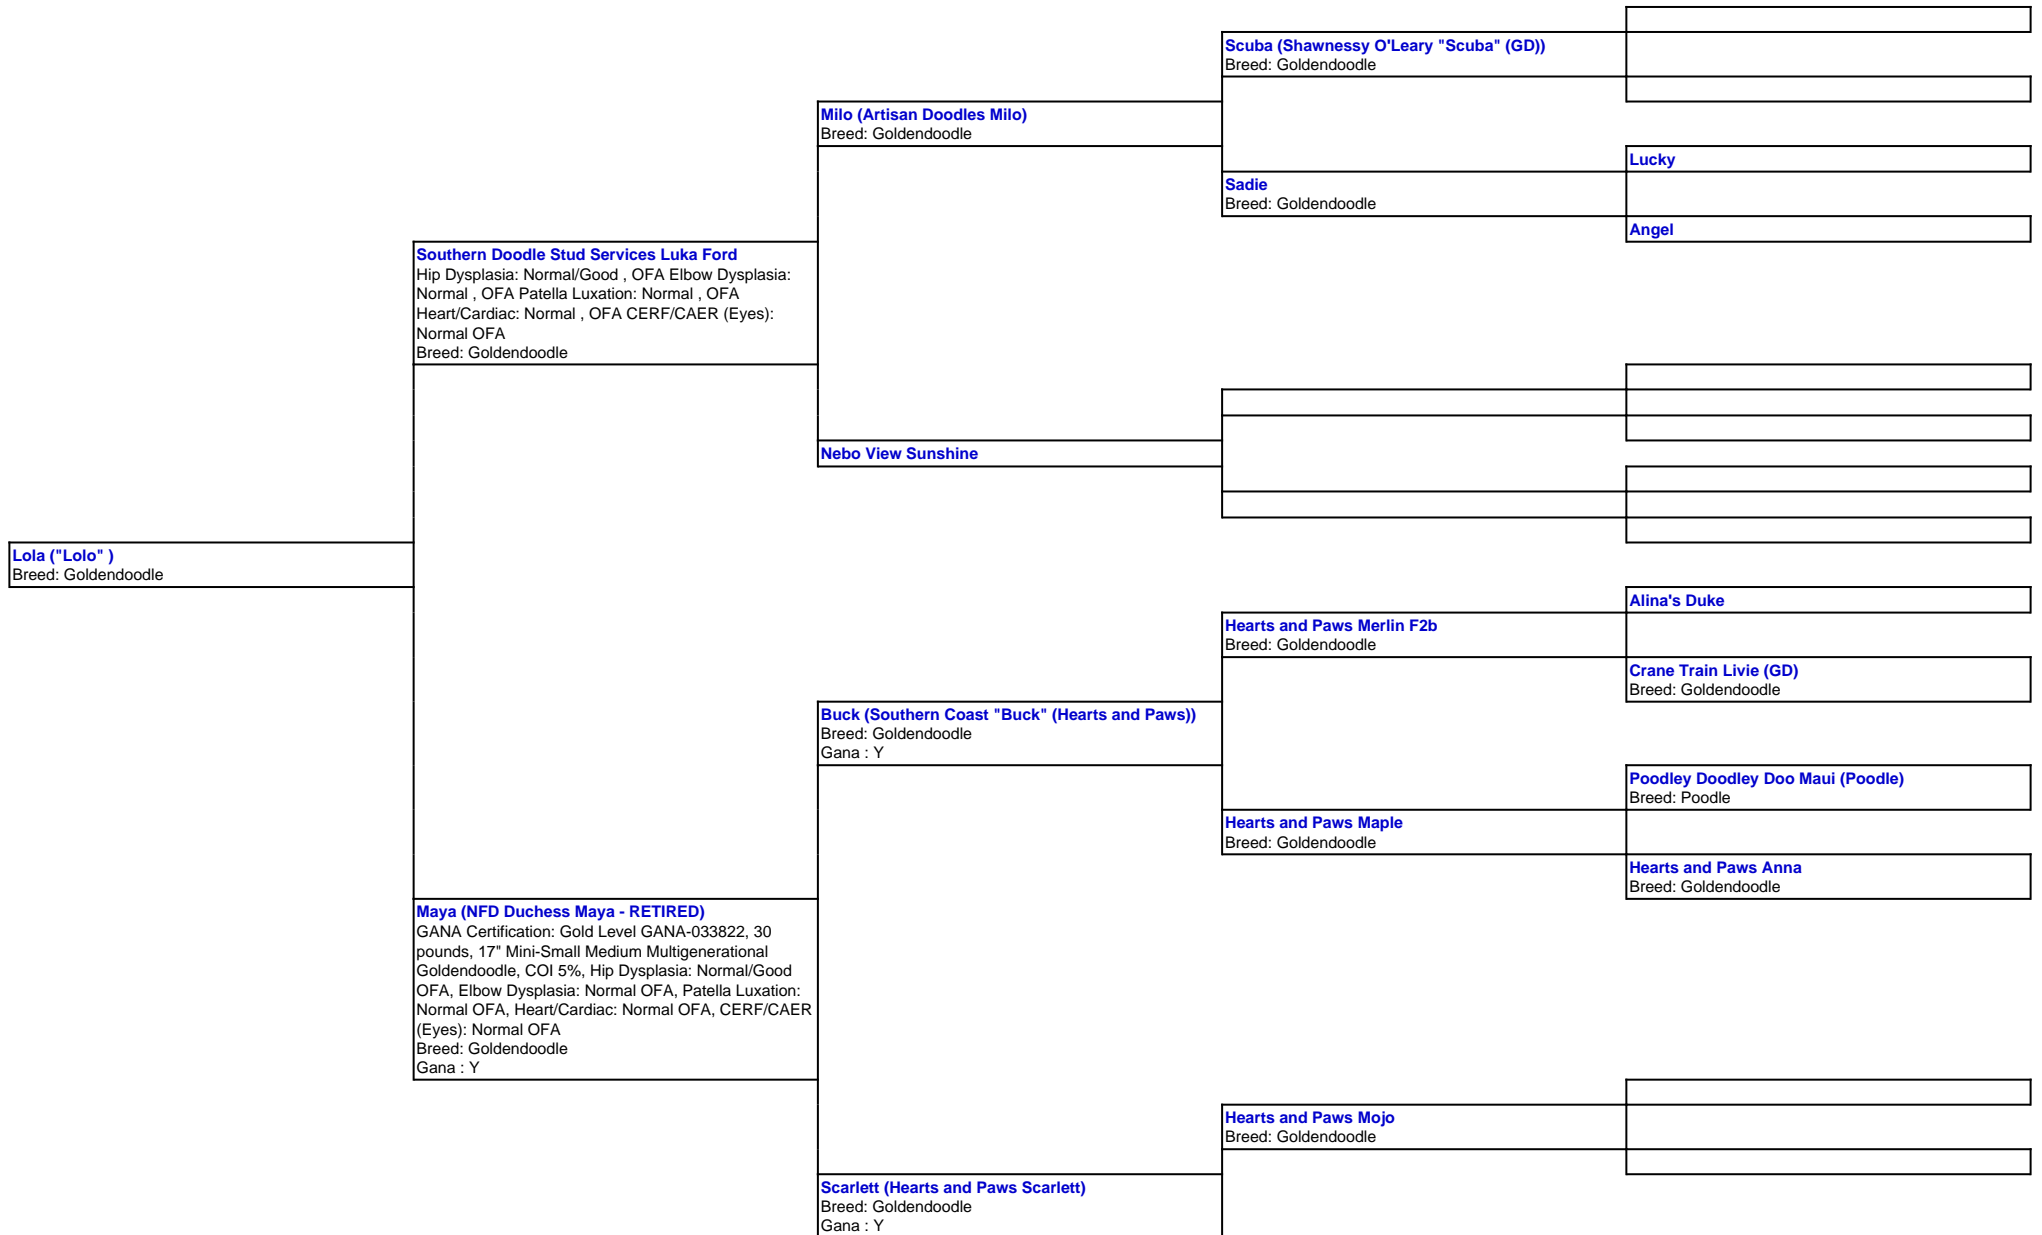

For a more detailed version of this pedigree:
<https://www.nealfamilydoodles.com/profile/lolo>

Pedigree For:
 Lola ("Lolo")

Hearts and Paws Muffin

Breed: Goldendoodle
