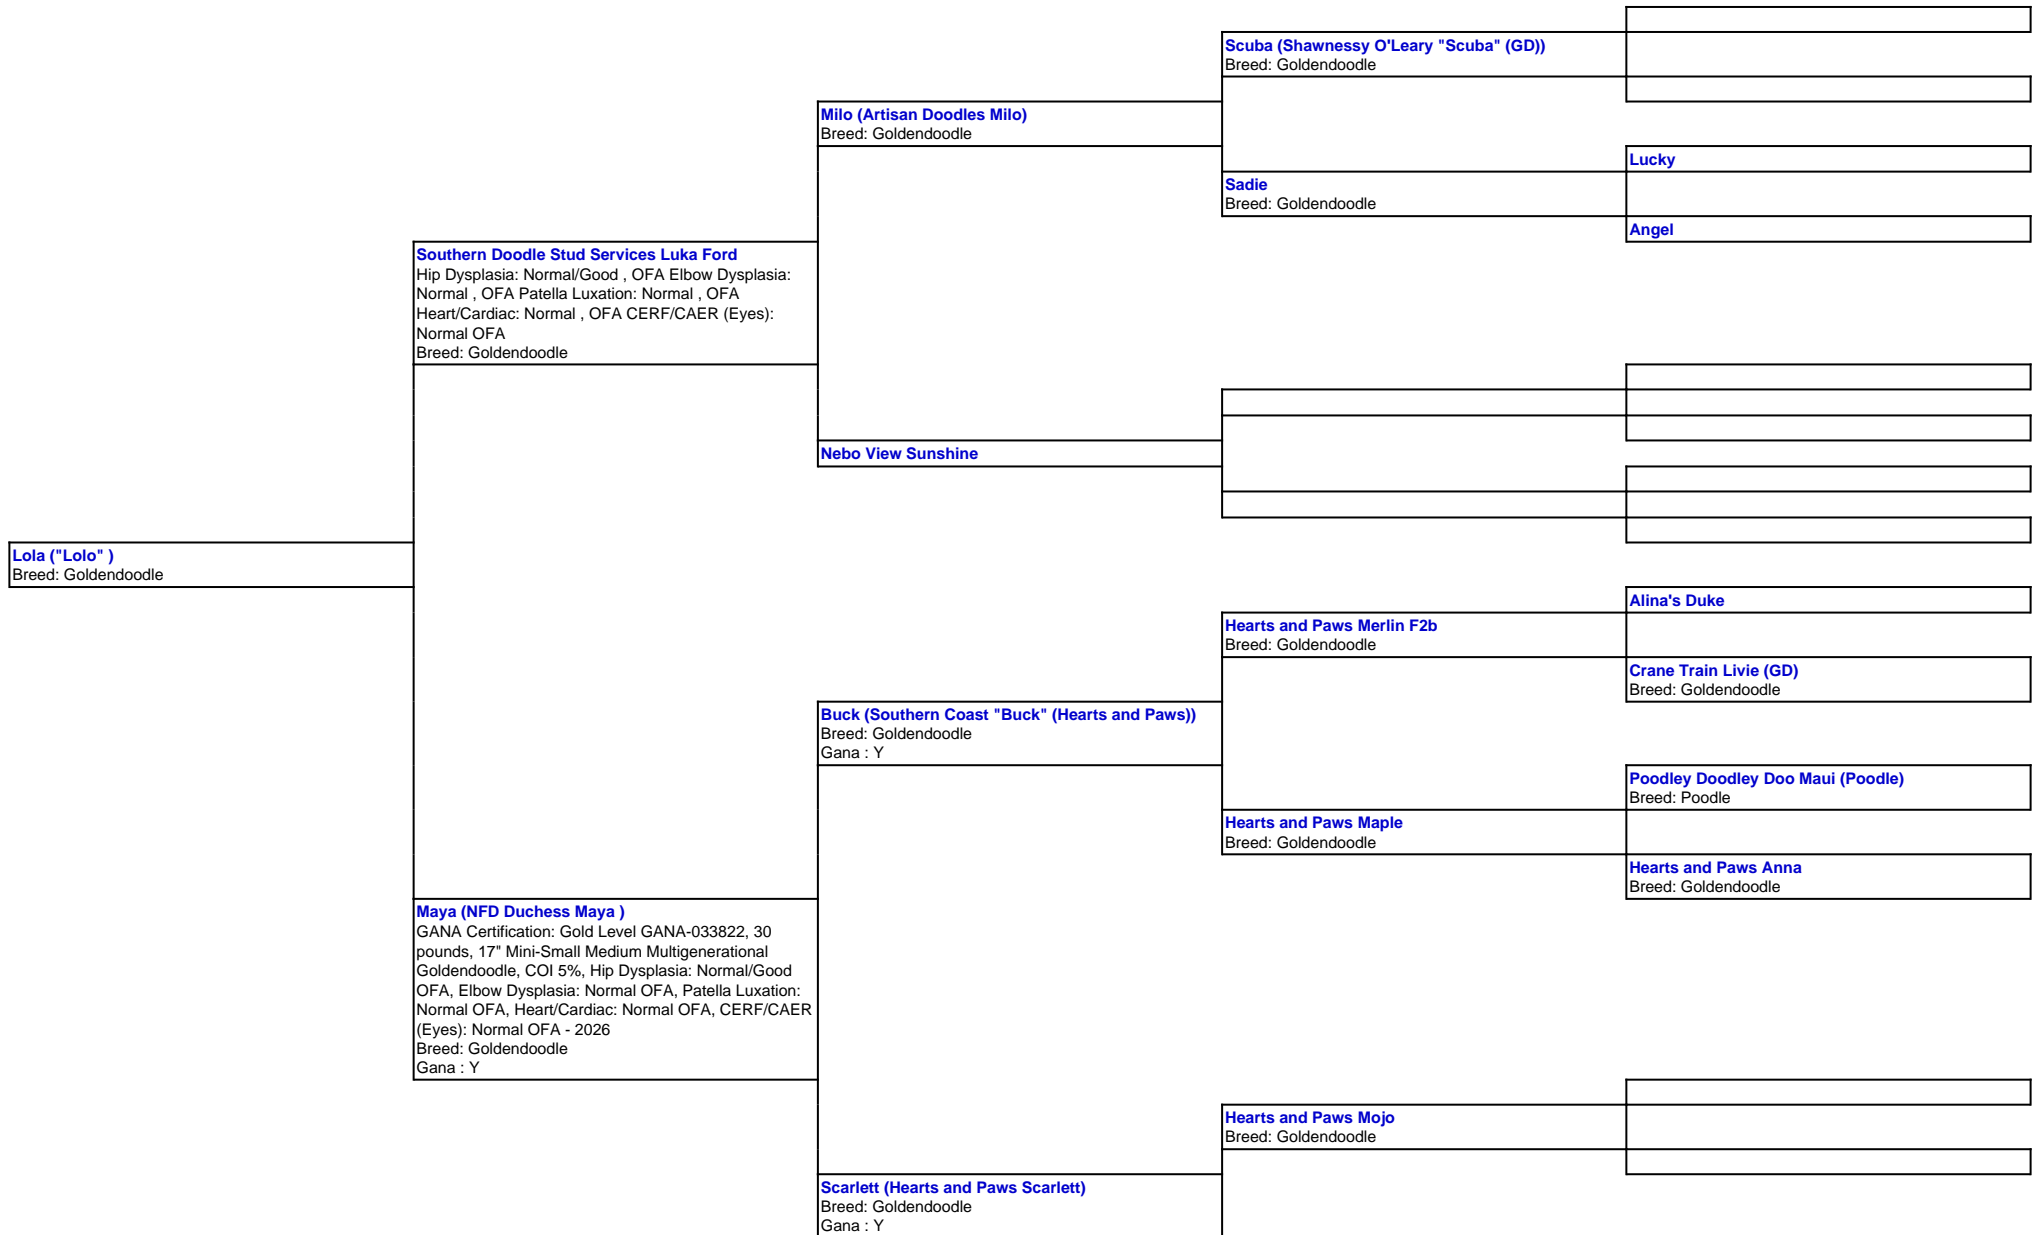

For a more detailed version of this pedigree:
<https://www.nealfamilydoodles.com/profile/lolo>

Pedigree For:
 Lola ("Lolo")

Hearts and Paws Muffin

Breed: Goldendoodle
