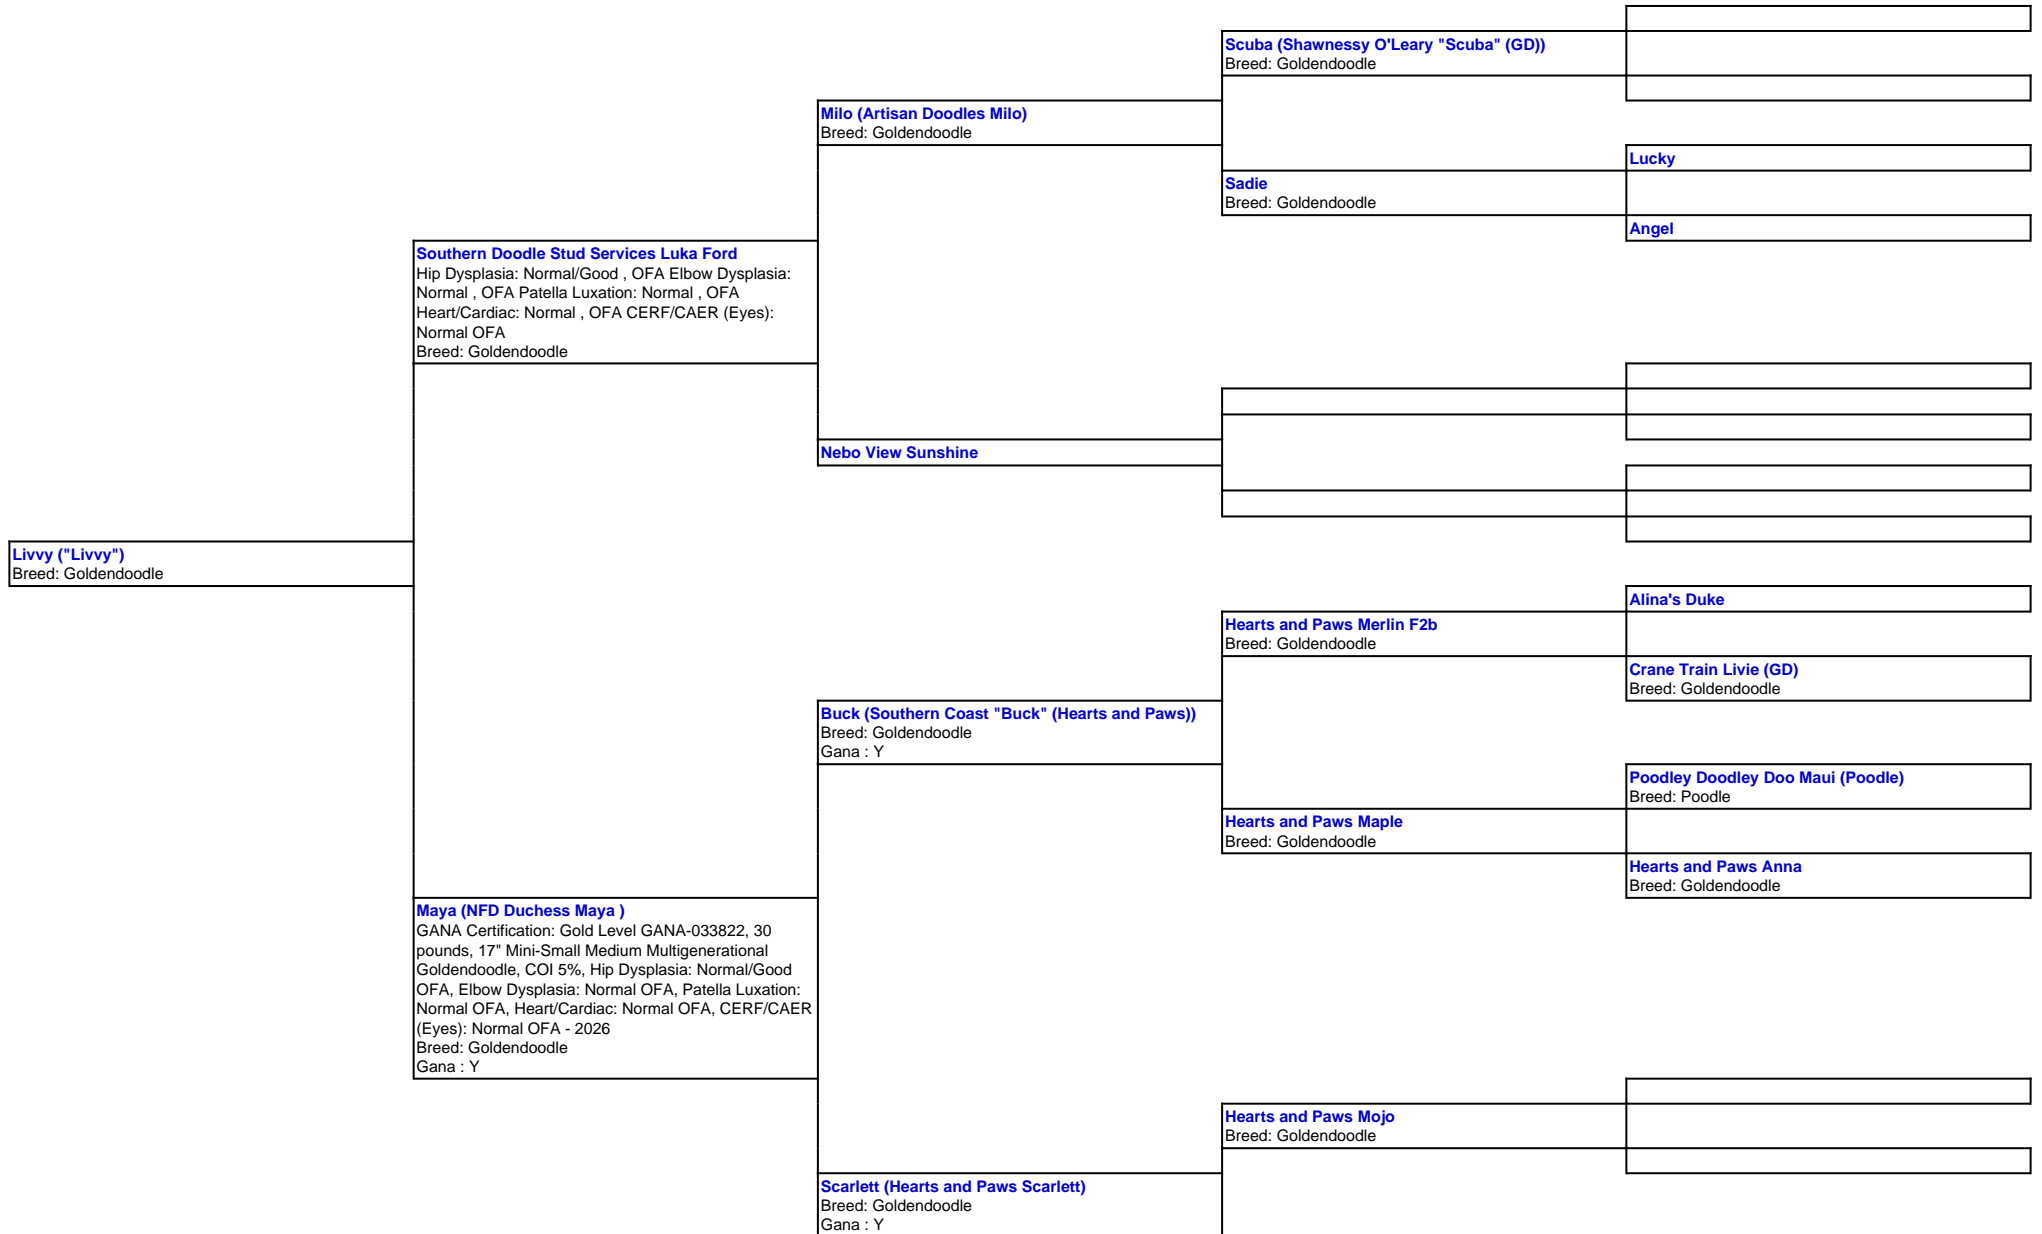

For a more detailed version of this pedigree:
<https://www.nealfamilydoodles.com/profile/livvy>

Pedigree For:
 Livvy ("Livvy")

Hearts and Paws Muffin

Breed: Goldendoodle
