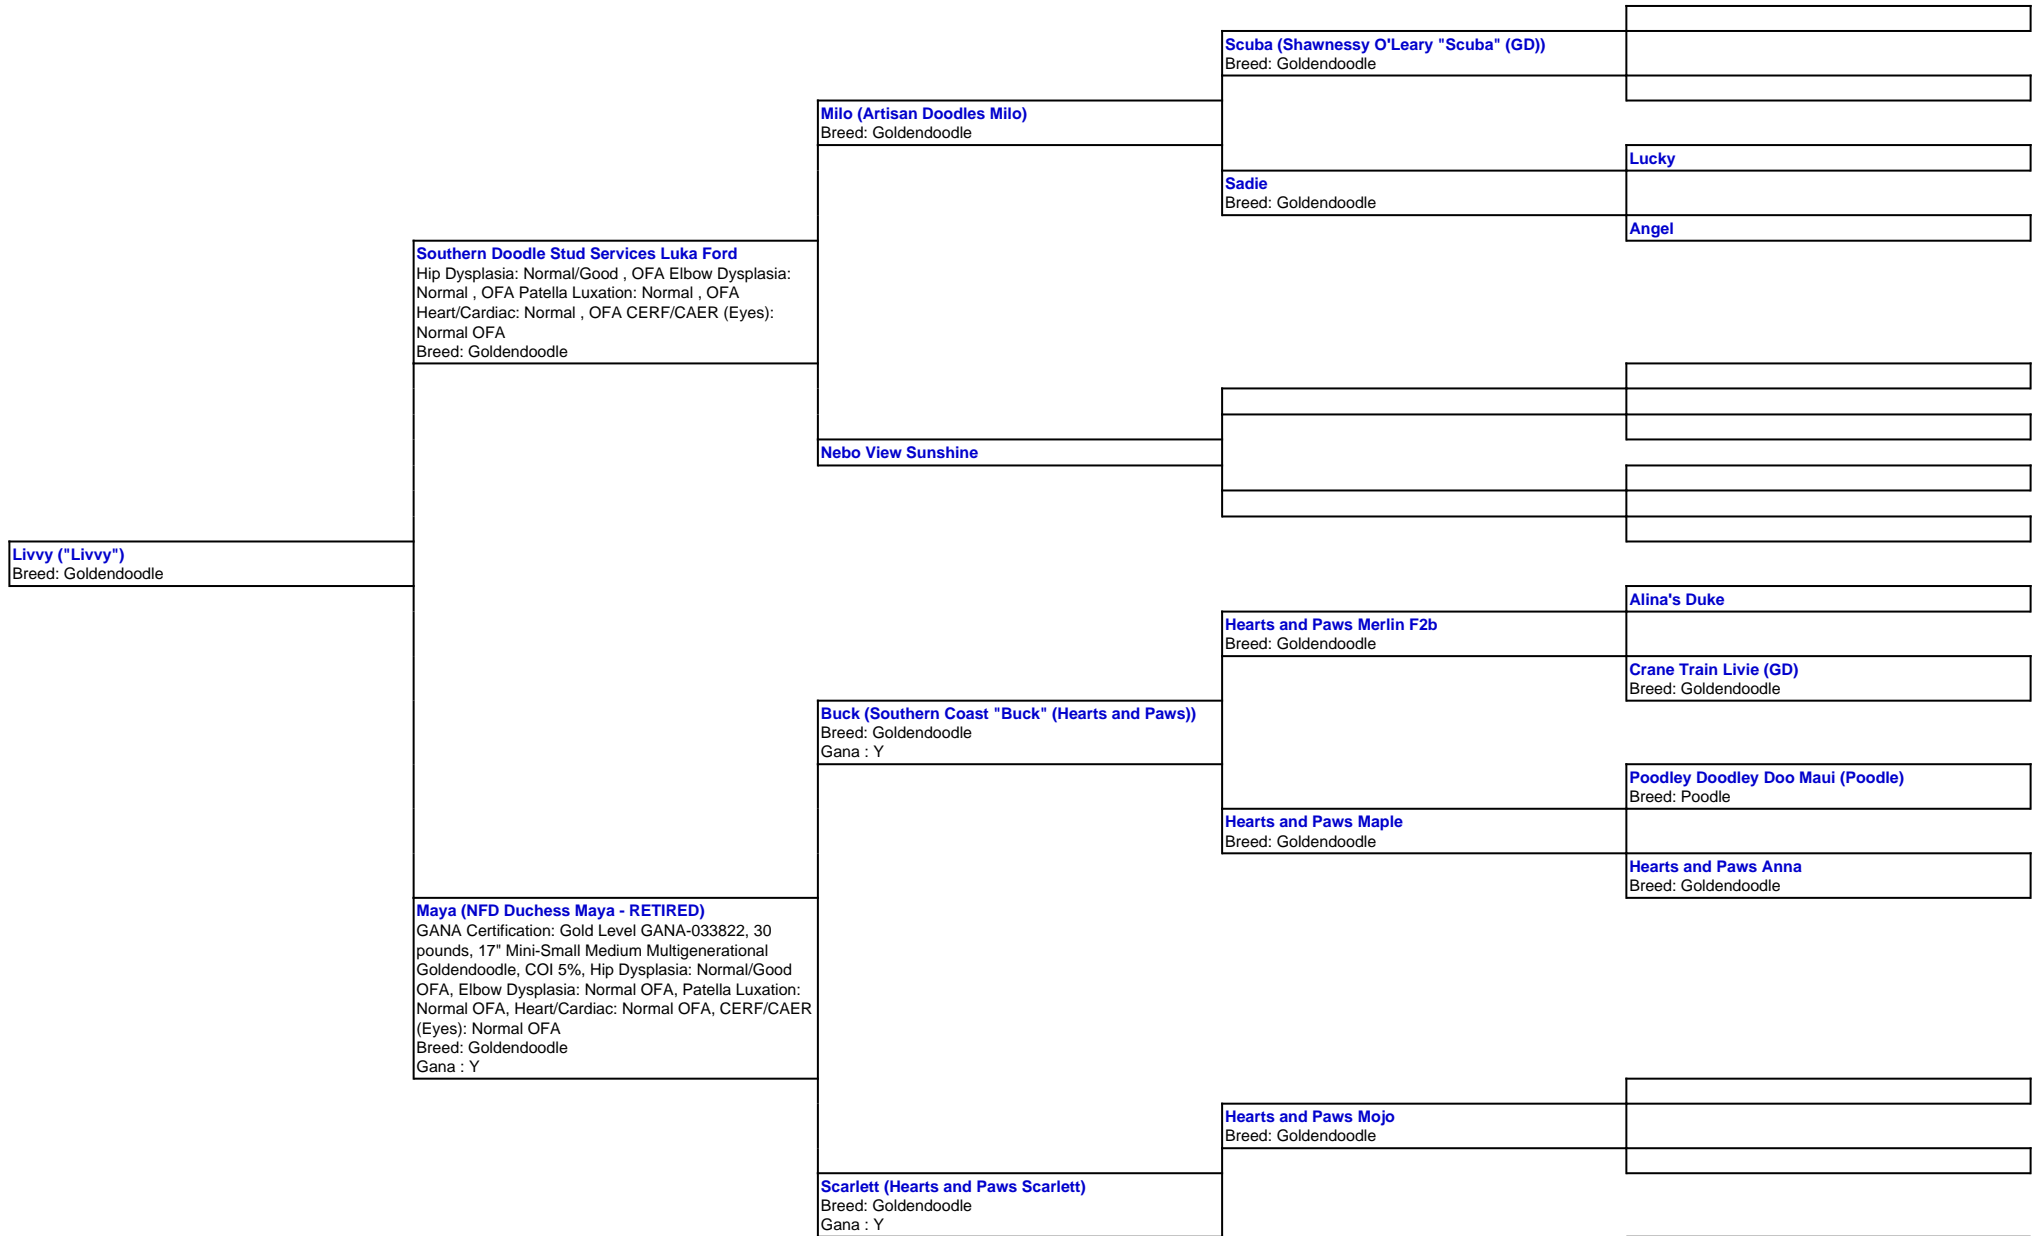

For a more detailed version of this pedigree:
<https://www.nealfamilydoodles.com/profile/livvy>

Pedigree For:
 Livvy ("Livvy")

Hearts and Paws Muffin
Breed: Goldendoodle
