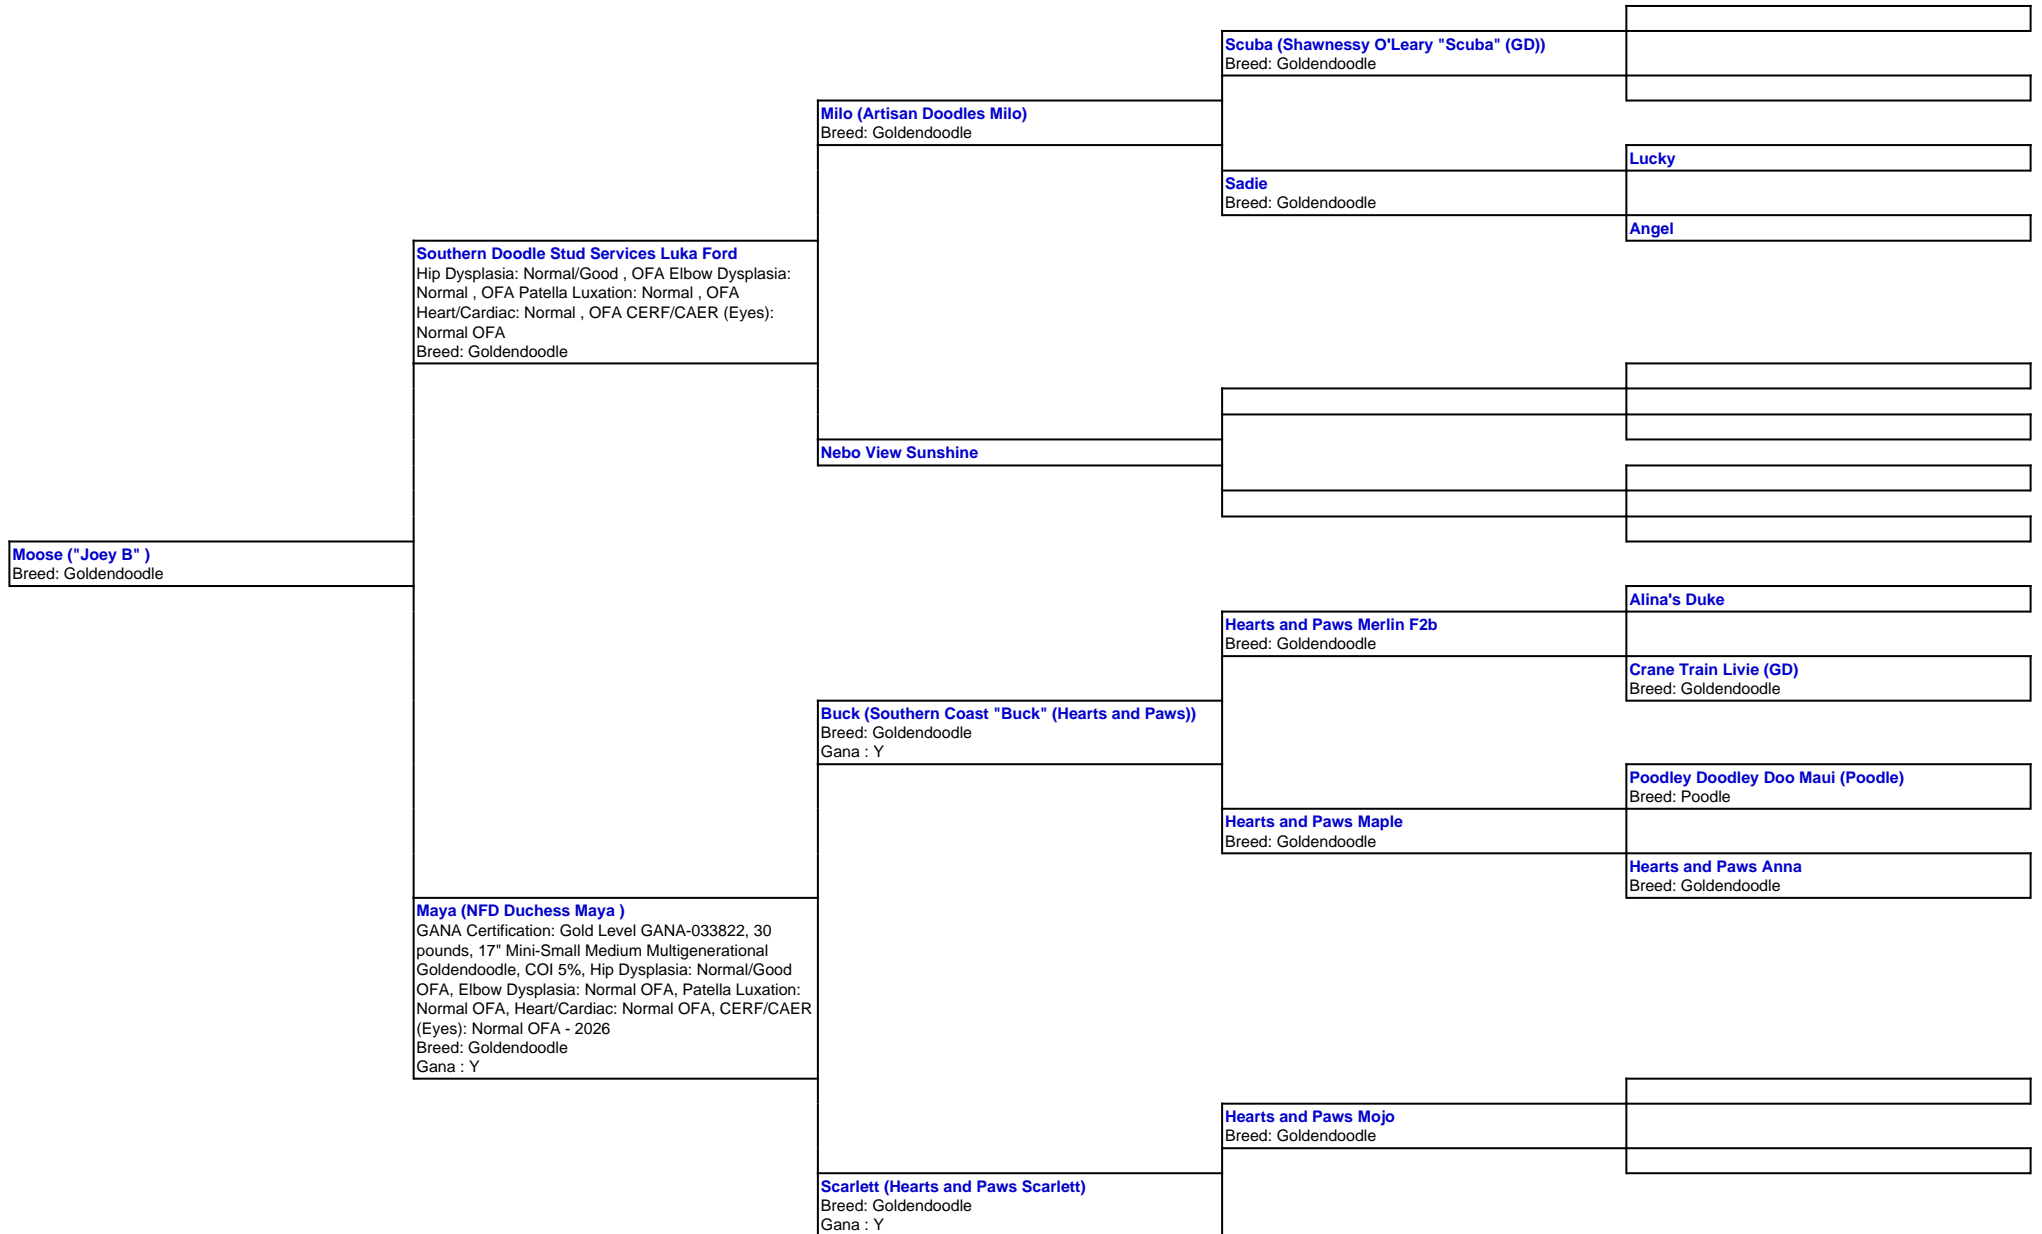

For a more detailed version of this pedigree:
<https://www.nealfamilydoodles.com/profile/joey-b>

Pedigree For:
 Moose ("Joey B")

Hearts and Paws Muffin
Breed: Goldendoodle
