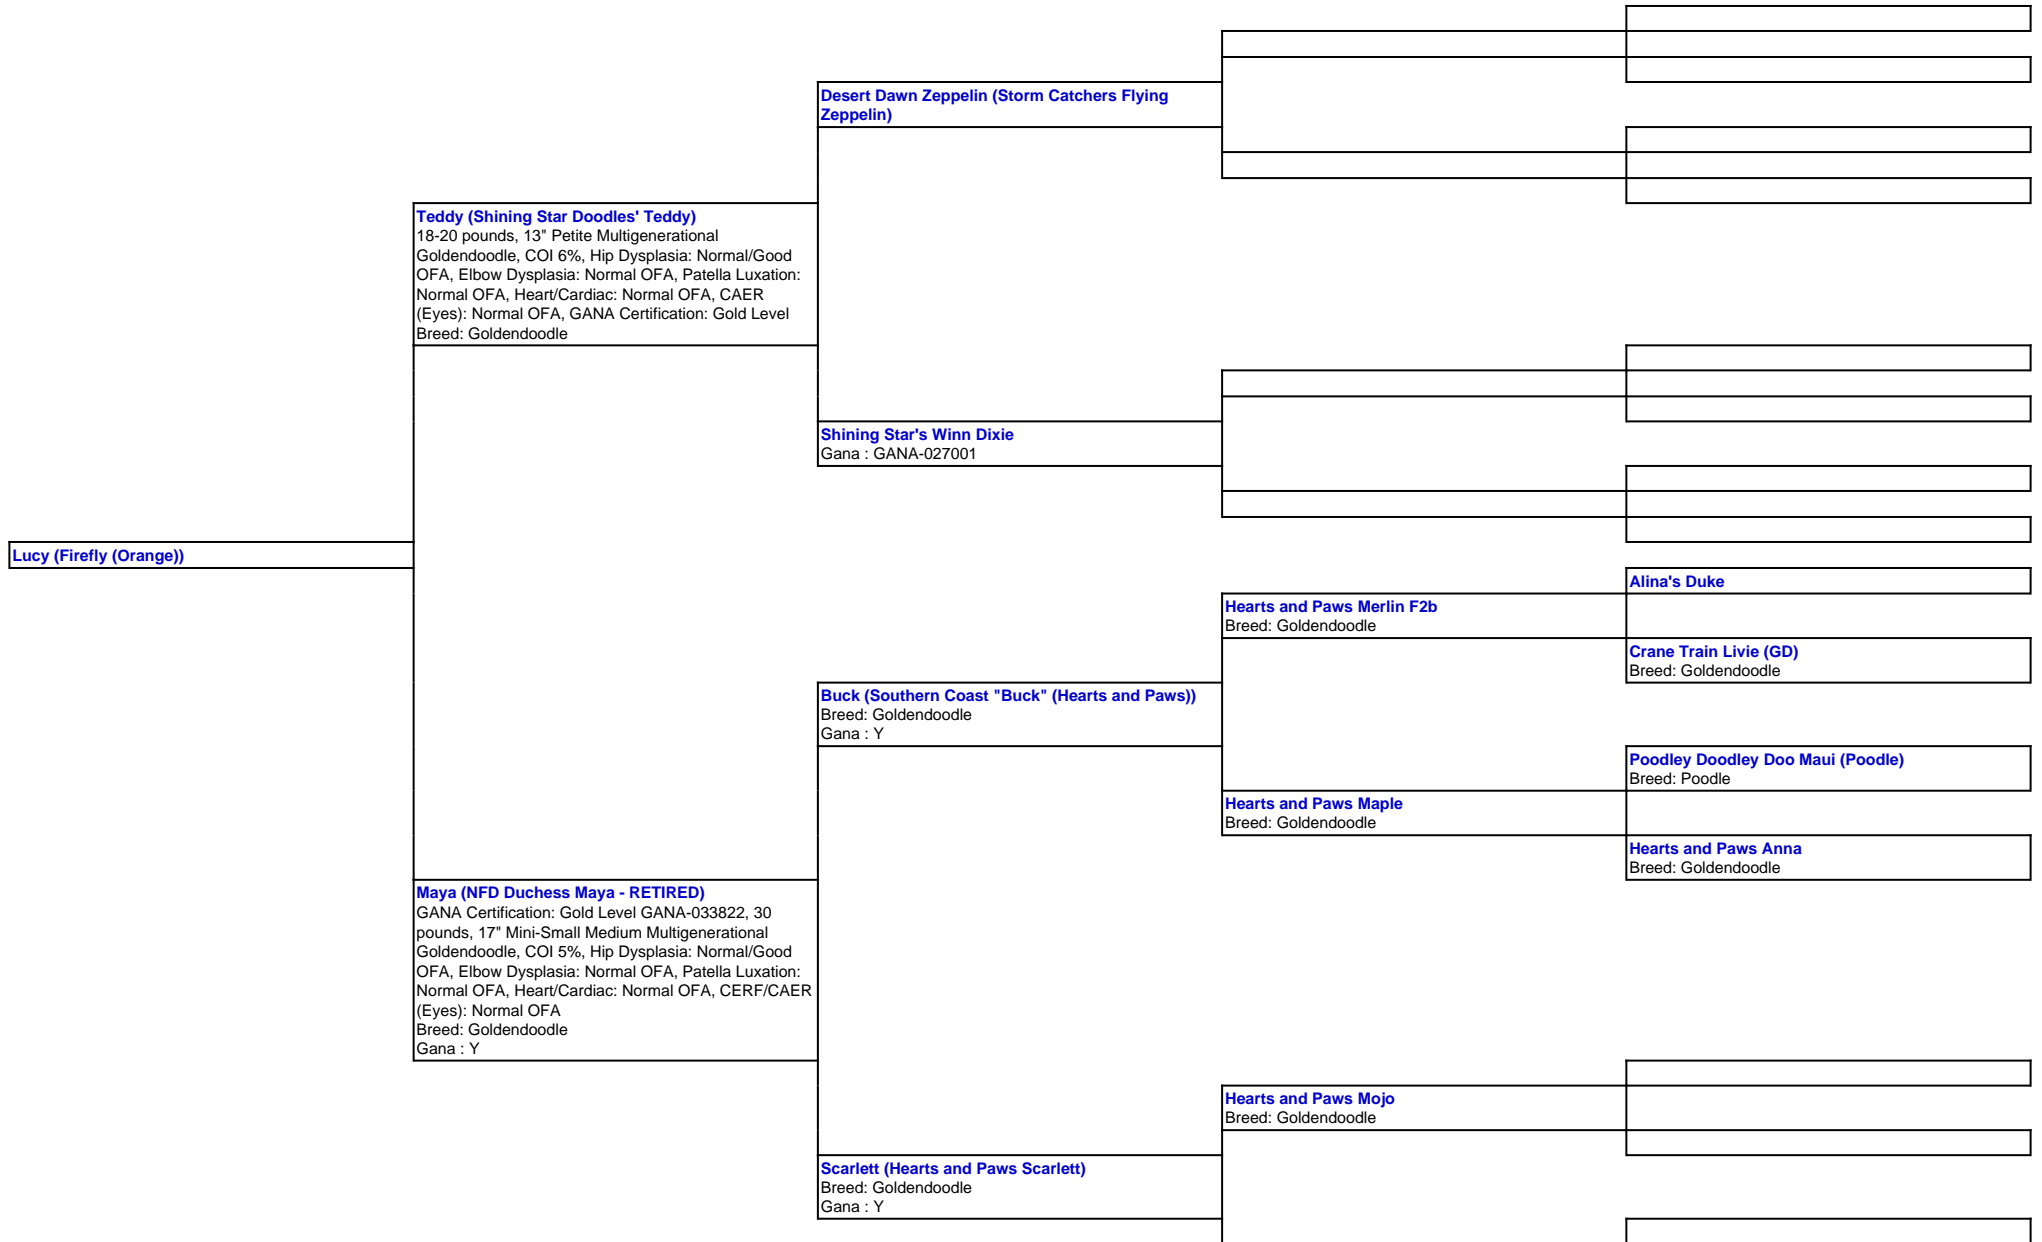

For a more detailed version of this pedigree:  
<https://www.nealfamilydoodles.com/profile/firefly-orange>

Pedigree For:  
 Lucy (Firefly (Orange))

**Hearts and Paws Muffin**

Breed: Goldendoodle